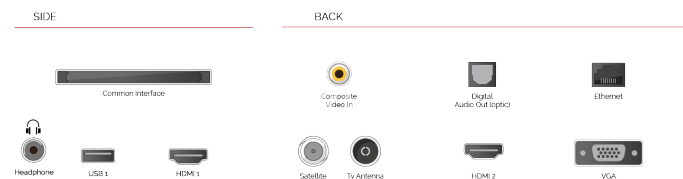

## DESTACADOS

- ⊕ HD Ready
- ⊕ 2 HDMI - 1 USB
- ⊕ Smart TV
- ⊕ Internal WLAN
- ⊕ Alexa
- ⊕ Works With Google

## CONEXIONES