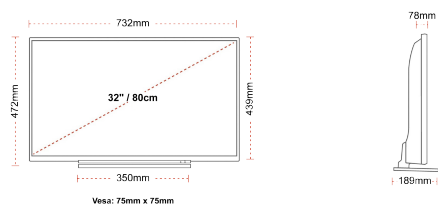

## TAMAÑO

## DISPLAY

Screen Size (inch / cm)	32" / 80cm
Panel Type	Direct Back Light (DLED)
Resolution	HD Ready (1366 x 768)
Brightness	250

## MECHANICAL

Boxed dimensions (mm)	795 X 128 X 530
Dimensions with stand (mm)	732 x 189 x 472
Dimensions without Stand (mm)	732 x 78 x 439
Gross Weight (kg)	7
Net Weight (kg)	5
VESA (Wall mount) WxH	75mm x 75mm
Screw Size	M4