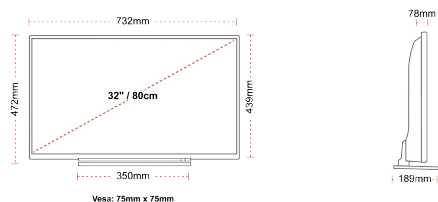

## TAMAÑO

## DISPLAY

Screen Size (inch / cm)	32" / 80cm
Panel Type	Direct Back Light (DLED)
Resolution	HD Ready (1366 x 768)
Brightness	250

## MECHANICAL

Boxed dimensions (mm)	795 X 128 X 530
Dimensions with stand (mm)	732 x 189 x 472
Dimensions without Stand (mm)	732 x 78 x 439
Gross Weight (kg)	7
Net Weight (kg)	5
VESA (Wall mount) WxH	75mm x 75mm
Screw Size	M4