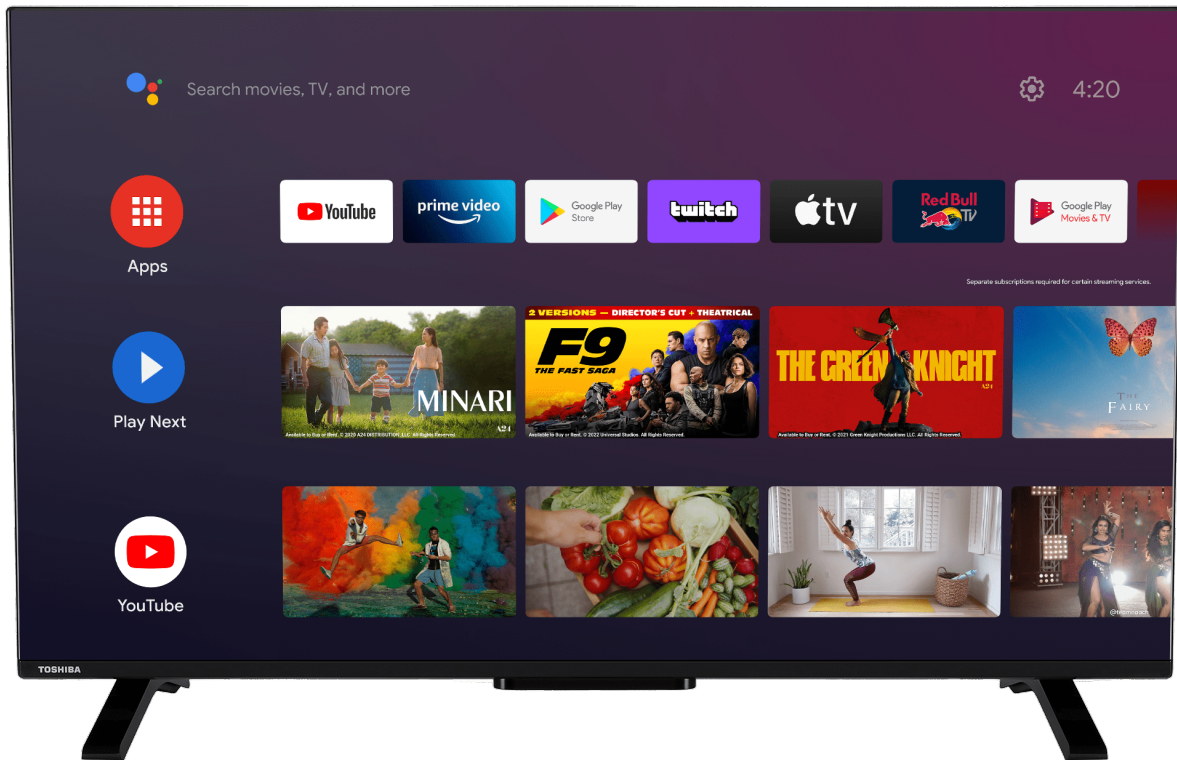

TOSHIBA

WA/LA3E Series

24WA3E63DG

EAN: 4024862129309

androidtv

androidtv

Android TV gives you a smarter, easier way to get more from your TV.