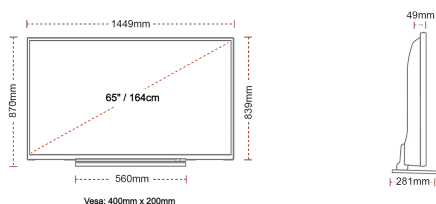

- ⌚ HDMI 2.1
- ⌚ ALLM (Auto Low Latency Mode)
- ⌚ Synchronized graphics
- ⌚ 4K gaming up to 8x faster response time

KONEXIOAK

TAMAINA

DISPLAY

Screen Size (inch / cm)	65" / 164cm
Panel Type	Direct Back Light (DLED)
Resolution	Ultra HD (3840 x 2160)
Brightness	500

MECHANICAL

Boxed dimensions (mm)	1715 x 255 x 1066
Dimensions with stand (mm)	1449 x 281 x 870
Dimensions without Stand (mm)	1449 x 49 x 839
Gross Weight (kg)	45,5
Net Weight (kg)	35
VESA (Wall mount) WxH	400mm x 200mm