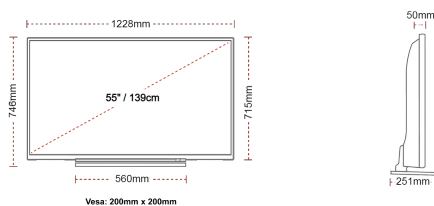

### DISPLAY

Screen Size (inch / cm)	55" / 139cm
Panel Type	Direct Back Light (DLED)
Resolution	Ultra HD (3840 x 2160)
Brightness	500

### MECHANICAL

Boxed dimensions (mm)	1369 x 165 x 860
Dimensions with stand (mm)	1228 x 251 x 746
Dimensions without Stand (mm)	1228 x 50 x 715
Gross Weight (kg)	33
Net Weight (kg)	28
VESA (Wall mount) WxH	200mm x 200mm