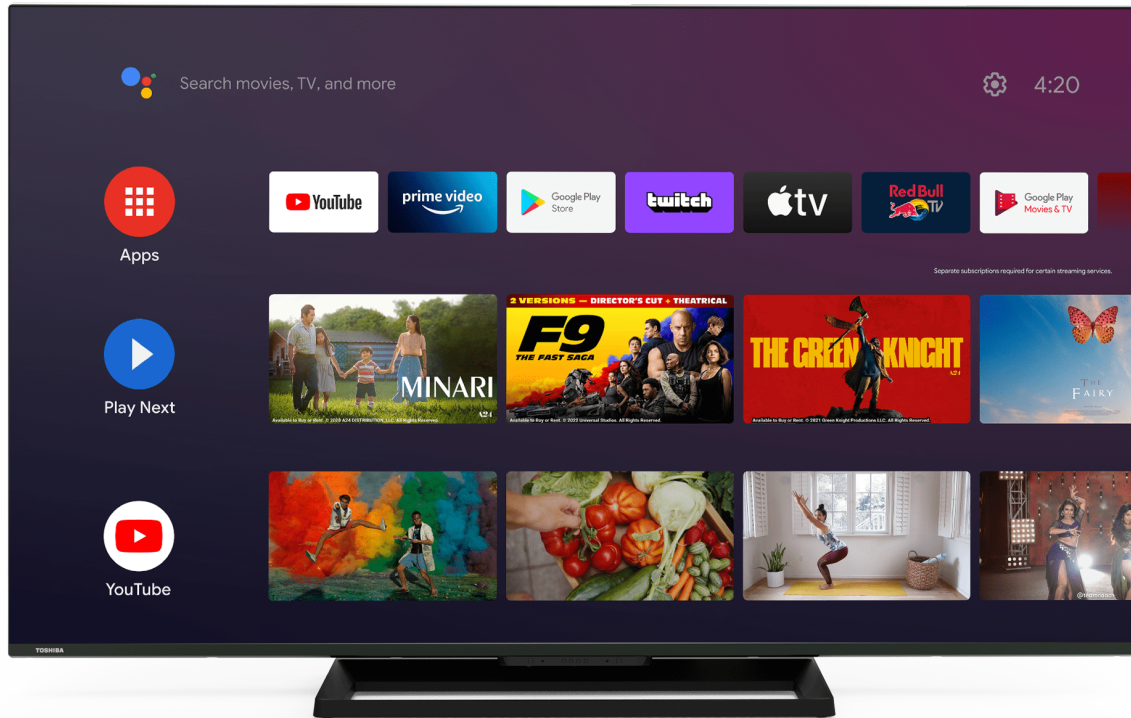

TOSHIBA

UA3E Series

50UA3E63DG

EAN: 4024862128685

androidtv

POWERED BY
ONKYO

Google Play

Chromecast
built-in

NETFLIX

Use your voice to search for shows, control your TV, plan your day, and more. Just ask Google.

Simplifies the expansion of the surround sound listening by providing primarily the perception of height channels, without requiring additional speakers. DTS achieve 3D surrounding sounds natively without sound conversion process from 2D to 3D.

A TV with down firing stereo speakers using Dolby Atmos audio processing will provide breathtaking sound that has impressive clarity, richness, detail, and depth. A consumer can experience Dolby Atmos in the cinema and get that same Dolby Atmos experience in the home like no other sound solution.