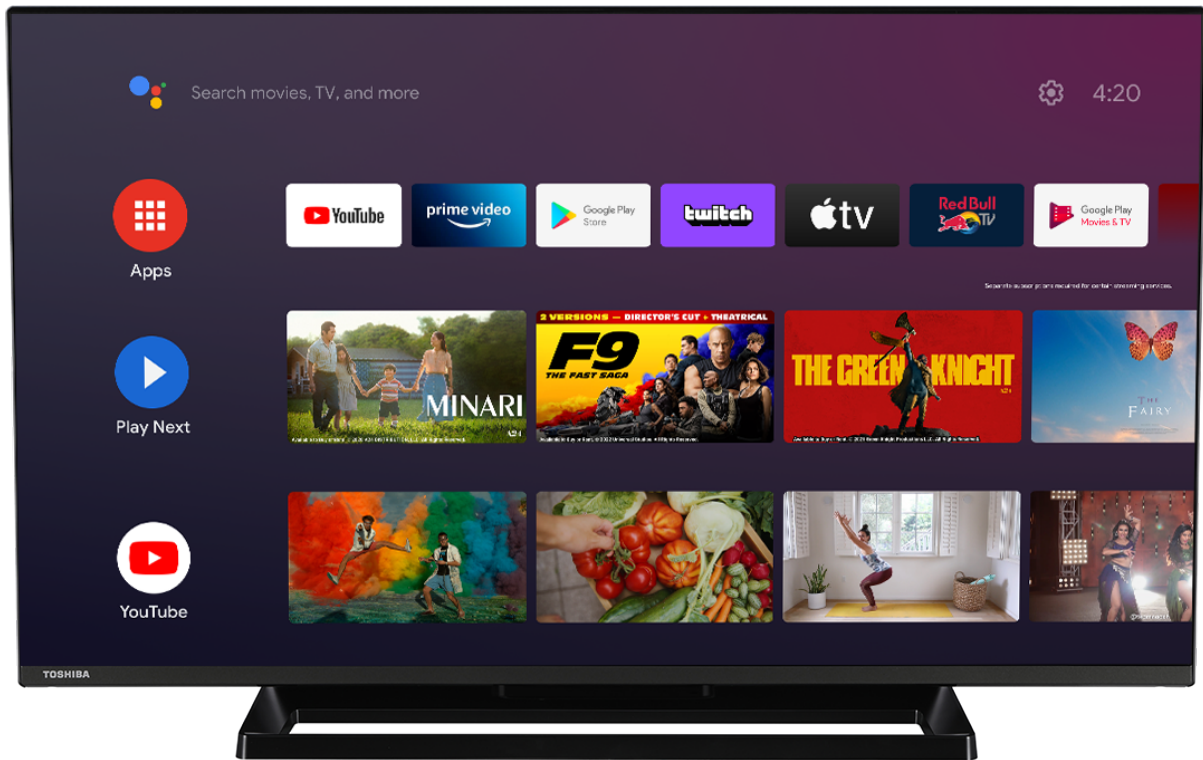

TOSHIBA

WA/LA3E Series

40LA3E63DG

EAN: 4024862132255

androidtv

HDR10
HYBRID
LOG GAMMA

Disney+

prime video

NETFLIX

720p HD READY

Google Play

Google Play
Movies & TV

Chromecast
built-in

Ok Google

NETFLIX

prime video

Dolby Audio

TRU
MICRO DIMMING

TRU
RESOLUTION

Google Play

androidtv

720p HD READY

Android TV gives you a smarter, easier way to get more from your TV.

E

37kWh/1000

G

DISPLAY

Screen Size (inch / cm)	40" / 100cm
Panel Type	Direct Back Light (DLED)
Resolution	FHD (1920 x 1080)
Brightness	250

SOUND

Dolby Audio	Bai
Audio Output Power (RMS)	2x8W
Speaker Type	Down Firing
Internal Subwoofer	Ez-
Sound Modes	User, Standard, Vivid, Sports, Movie, Music, News
DTS	Bai
Equalizer	5 band
Onkyo	Ez-
Ger (D) + Nicam Stereo	Bai