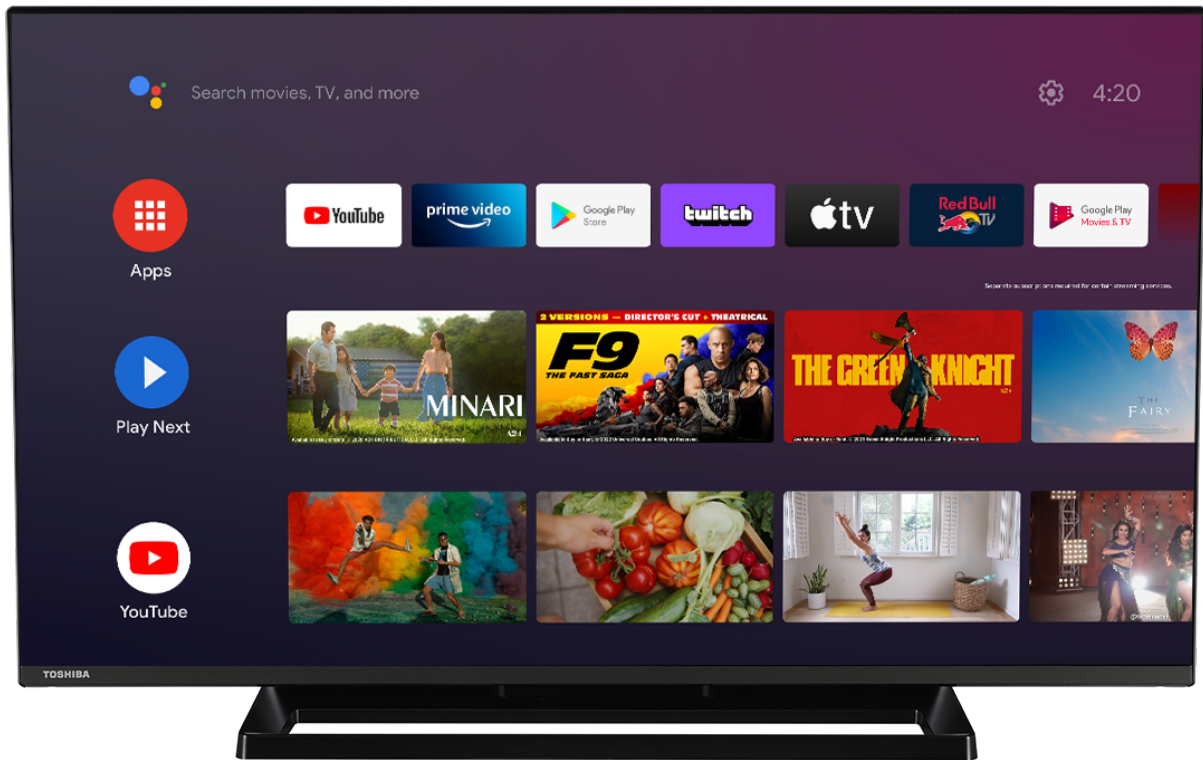

TOSHIBA

WA/LA3E Series

40LA3E63DG

EAN: 4024862132255

androidtv

HDR 10
HYBRID
LOG GAMMA

Disney+

prime video

NETFLIX

720p HD READY

Google Play

Google Play
Movies & TV

Chromecast
built-in

Ok Google

NETFLIX

prime video

Dolby Audio

TRU
MICRO DIMMING

TRU
RESOLUTION

Google Play

androidtv

720p HD READY

Android TV gives you a smarter, easier way to get more from your TV.

E

37kWh/1000

G

DISPLAY

Screen Size (inch / cm)	40" / 100cm
Panel Type	Direct Back Light (DLED)
Resolution	FHD (1920 x 1080)
Brightness	250

SOUND

Dolby Audio	Bai
Audio Output Power (RMS)	2x8W
Speaker Type	Down Firing
Internal Subwoofer	Ez-
Sound Modes	User, Standard, Vivid, Sports, Movie, Music, News
DTS	Bai
Equalizer	5 band
Onkyo	Ez-
Ger (D) + Nicam Stereo	Bai