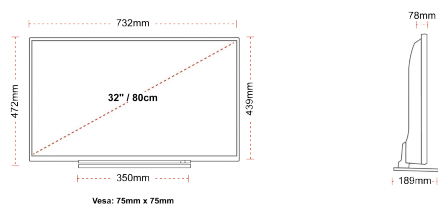

AZPIMARRAGARRIAK

- ⊕ HD Ready
- ⊕ 2 HDMI - 1 USB
- ⊕ Smart TV
- ⊕ Internal WLAN
- ⊕ Alexa
- ⊕ Works With Google

KONEXIOAK

TAMAINA

DISPLAY

Screen Size (inch / cm)	32" / 80cm
Panel Type	Direct Back Light (DLED)
Resolution	HD Ready (1366 x 768)
Brightness	250

MECHANICAL

Boxed dimensions (mm)	795 X 128 X 530
Dimensions with stand (mm)	732 x 189 x 472
Dimensions without Stand (mm)	732 x 78 x 439
Gross Weight (kg)	7
Net Weight (kg)	5
VESA (Wall mount) WxH	75mm x 75mm
Screw Size	M4