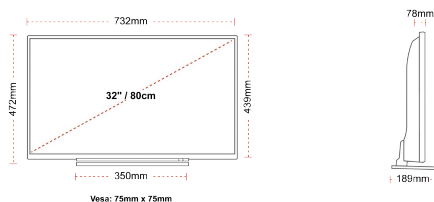

- ⊕ HD Ready
- ⊕ 2 HDMI - 1 USB
- ⊕ Smart TV
- ⊕ Internal WLAN
- ⊕ Alexa
- ⊕ Works With Google

**KONEXIOAK**

**TAMAINA**

**DISPLAY**

Screen Size (inch / cm)	32" / 80cm
Panel Type	Direct Back Light (DLED)
Resolution	HD Ready (1366 x 768)
Brightness	250

**MECHANICAL**

Boxed dimensions (mm)	795 X 128 X 530
Dimensions with stand (mm)	732 x 189 x 472
Dimensions without Stand (mm)	732 x 78 x 439
Gross Weight (kg)	7
Net Weight (kg)	5
VESA (Wall mount) WxH	75mm x 75mm
Screw Size	M4