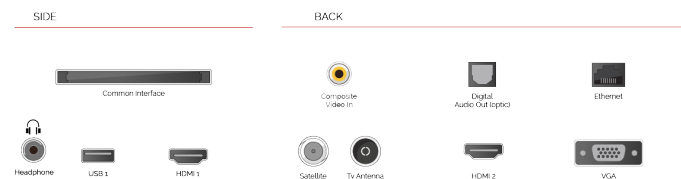

- ⊕ HD Ready
- ⊕ 2 HDMI - 1 USB
- ⊕ Smart TV
- ⊕ Internal WLAN
- ⊕ Alexa
- ⊕ Works With Google

**KONEXIOAK**

**TAMAINA**

**DISPLAY**

Screen Size (inch / cm)	32" / 80cm
Panel Type	Direct Back Light (DLED)
Resolution	HD Ready (1366 x 768)
Brightness	250