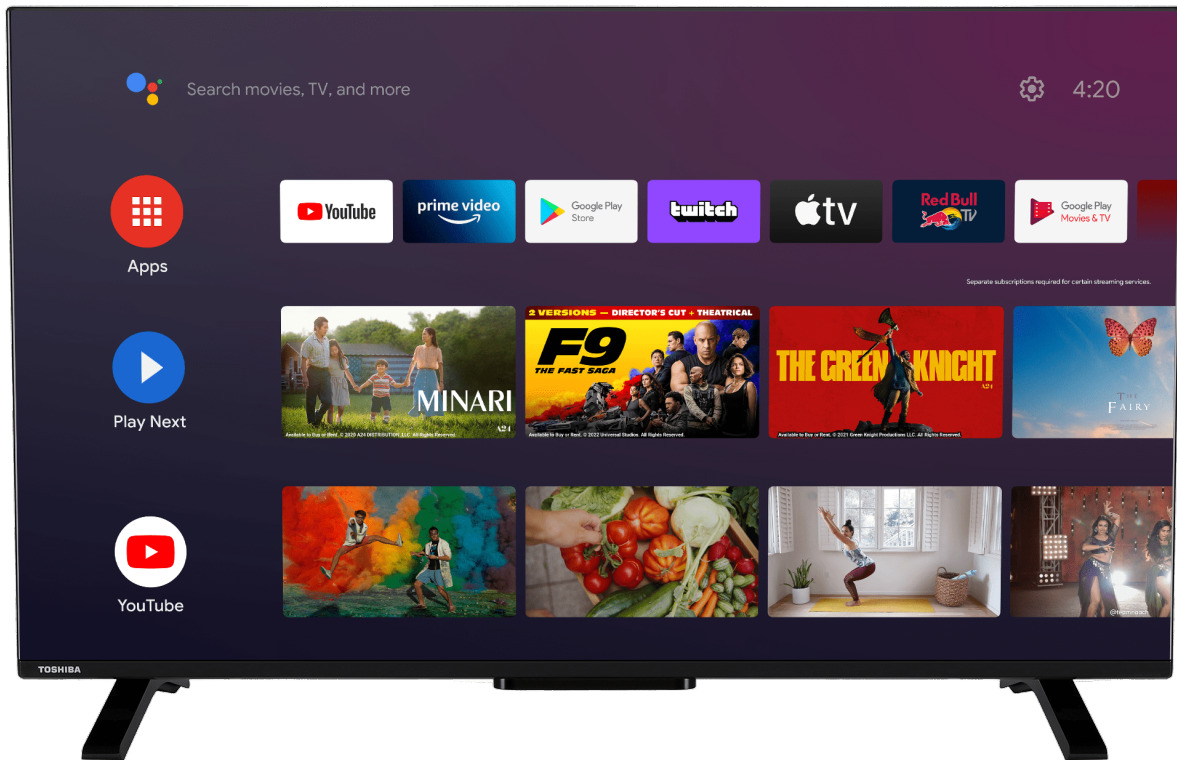

TOSHIBA

WA/LA3E Series

24WA3E63DG

EAN: 4024862129309

androidtv

Ok Google

Chromecast
built-in

Google Play
Movies & TV

Google Play

720p HD READY

NETFLIX

prime video

Disney+

HDR 10
HLG HYBRID
LOG GAMMA

androidtv

Android TV gives you a smarter, easier way to get more from your TV.