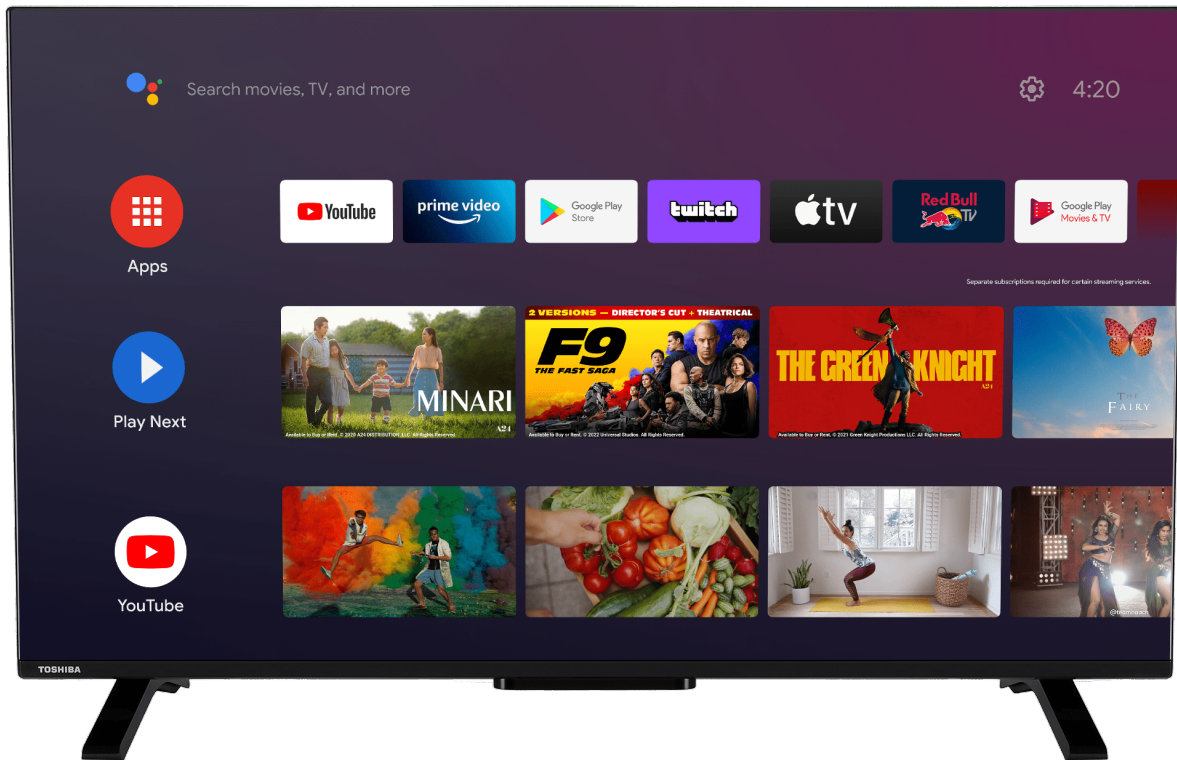

TOSHIBA

WA/LA3E Series

24WA3E63DG

EAN: 4024862129309

androidtv

Ok Google

Chromecast
built-in

Google Play
Movies & TV