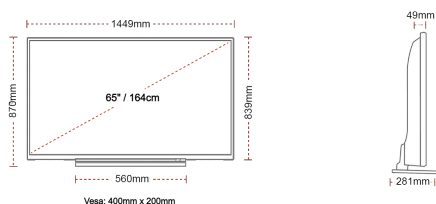

### SIZE

## DISPLAY

Screen Size (inch / cm)	65" / 164cm
Panel Type	Direct Back Light (DLED)
Resolution	Ultra HD (3840 x 2160)
Brightness	500