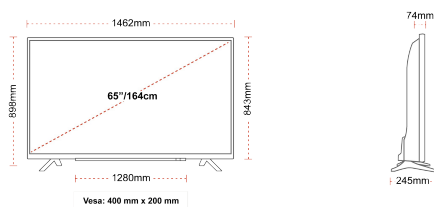

## SIZE

## DISPLAY

Screen Size (inch / cm)	65" / 164cm
Panel Type	DLED
Resolution	Ultra HD (3840 x 2160)
Brightness	350

## MECHANICAL

Boxed dimensions (mm)	1620 x 165 x 1010
Dimensions with stand (mm)	1462 x 245 x 898
Dimensions without Stand (mm)	1462 x 74 x 843
Gross Weight (kg)	27,5
Net Weight (kg)	20,5
VESA (Wall mount) WxH	400mm x 200mm
Screw Size	M6