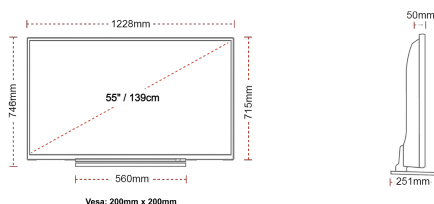

CONNECTIONS

SIZE

DISPLAY

| | |
|-------------------------|--------------------------|
| Screen Size (inch / cm) | 55" / 139cm |
| Panel Type | Direct Back Light (DLED) |
| Resolution | Ultra HD (3840 x 2160) |
| Brightness | 500 |

MECHANICAL

| | |
|-------------------------------|------------------|
| Boxed dimensions (mm) | 1369 x 165 x 860 |
| Dimensions with stand (mm) | 1228 x 251 x 746 |
| Dimensions without Stand (mm) | 1228 x 50 x 715 |
| Gross Weight (kg) | 33 |
| Net Weight (kg) | 28 |
| VESA (Wall mount) WxH | 200mm x 200mm |