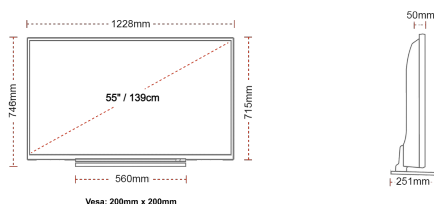

CONNECTIONS

SIZE

DISPLAY

Screen Size (inch / cm)	55" / 139cm
Panel Type	Direct Back Light (DLED)
Resolution	Ultra HD (3840 x 2160)
Brightness	500

SOUND

Dolby Audio™	Yes
Audio Output Power (RMS)	2x12W
Speaker Type	Down Firing
Internal Subwoofer	Yes
Sound Modes	Music, Movie, Speech, Classic, Flat, User
DTS	Yes
Equalizer	5 band
Onkyo	Yes
Ger (D) + Nicam Stereo	Yes

MECHANICAL

Boxed dimensions (mm)	1369 x 165 x 860
Dimensions with stand (mm)	1228 x 251 x 746
Dimensions without Stand (mm)	1228 x 50 x 715
Gross Weight (kg)	33
Net Weight (kg)	28
VESA (Wall mount) WxH	200mm x 200mm