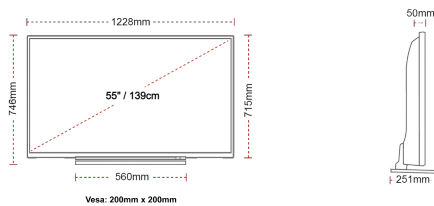

CONNECTIONS

SIZE

DISPLAY

Screen Size (inch / cm)	55" / 139cm
Panel Type	Direct Back Light (DLED)
Resolution	Ultra HD (3840 x 2160)
Brightness	500

SOUND

Dolby Audio™	Yes
Audio Output Power (RMS)	2x12W
Speaker Type	Down Firing
Internal Subwoofer	Yes
Sound Modes	Music, Movie, Speech, Classic, Flat, User
DTS	Yes
Equalizer	5 band
Onkyo	Yes
Ger (D) + Nicam Stereo	Yes