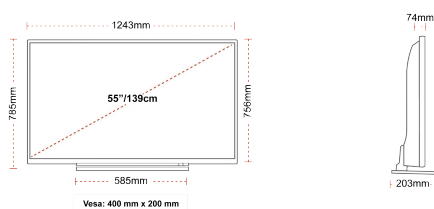

## SIZE

## DISPLAY

Screen Size (inch / cm)	55" / 139cm
Panel Type	DLED
Resolution	Ultra HD (3840 x 2160)
Brightness	350

## MECHANICAL

Boxed dimensions (mm)	1369 x 154 x 917
Dimensions with stand (mm)	203 x 1243 x 785
Dimensions without Stand (mm)	74 x 1243 x 756
Gross Weight (kg)	23
Net Weight (kg)	18
VESA (Wall mount) WxH	400mm x 200mm