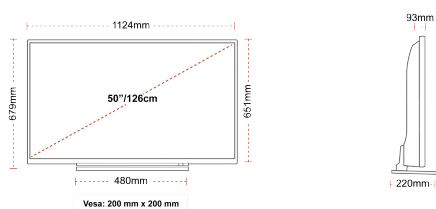

HIGHLIGHTS

- ⌵ 4K HDR UHD
- ⌵ TRU Picture Engine
- ⌵ 4x HDMI, 2x USB
- ⌵ Dolby Vision HDR
- ⌵ Sound by Onkyo
- ⌵ Internal WLAN & Bluetooth

CONNECTIONS

SIZE

DISPLAY

Screen Size (inch / cm)	50" / 126cm
Panel Type	DLED
Resolution	Ultra HD (3840 x 2160)
Brightness	350

MECHANICAL

Boxed dimensions (mm)	1215 x 165 x 775
Dimensions with stand (mm)	220 x 1124 x 679
Dimensions without Stand (mm)	93 x 1124 x 651
Gross Weight (kg)	19
Net Weight (kg)	15,5
VESA (Wall mount) WxH	200mm x 200mm