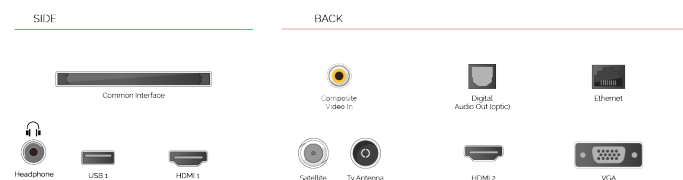

Immerse yourself in the on-screen action with one of our Toshiba Dolby Vision compatible TVs. The preferred HDR video format of movie makers around the world, Dolby Vision uses dynamic metadata to read and calculate exactly the right brightness level for every TV frame.

HIGHLIGHTS

- ⌵ 4K HDR UHD
- ⌵ TRU Picture Engine
- ⌵ 4x HDMI, 2x USB
- ⌵ Dolby Vision HDR
- ⌵ Sound by Onkyo
- ⌵ Internal WLAN & Bluetooth

CONNECTIONS

SIZE

DISPLAY

Screen Size (inch / cm)	50" / 126cm
Panel Type	DLED
Resolution	Ultra HD (3840 x 2160)
Brightness	350