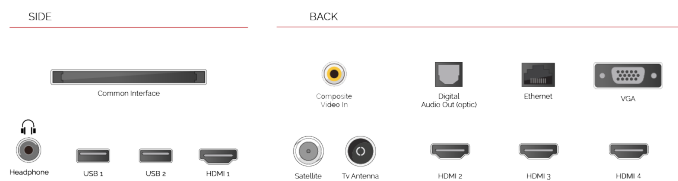

SIZE

DISPLAY

| | |
|-------------------------|------------------------|
| Screen Size (inch / cm) | 50" / 126cm |
| Panel Type | DLED |
| Resolution | Ultra HD (3840 x 2160) |
| Brightness | 320 |

SOUND

| | |
|--------------------------|---|
| Dolby Audio™ | Yes |
| Audio Output Power (RMS) | 2x10W |
| Speaker Type | Down Firing |
| Internal Subwoofer | No |
| Sound Modes | Music, Movie, Speech, Classic, Flat, User |
| DTS | Yes |
| Equalizer | 5 band |
| Onkyo | Sound by Onkyo |