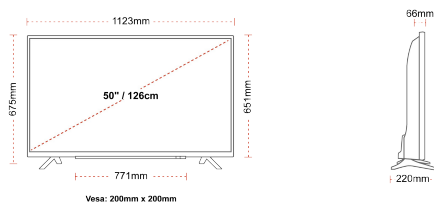

SIZE

DISPLAY

| | |
|-------------------------|------------------------|
| Screen Size (inch / cm) | 50" / 126cm |
| Panel Type | DLED |
| Resolution | Ultra HD (3840 x 2160) |
| Brightness | 320 |

SOUND

| | |
|--------------------------|---|
| Dolby Audio™ | Yes |
| Audio Output Power (RMS) | 2x10W |
| Speaker Type | Down Firing |
| Internal Subwoofer | No |
| Sound Modes | Music, Movie, Speech, Classic, Flat, User |
| DTS | Yes |
| Equalizer | 5 band |
| Onkyo | Sound by Onkyo |

MECHANICAL

| | |
|-------------------------------|------------------|
| Boxed dimensions (mm) | 1215 x 154 x 780 |
| Dimensions with stand (mm) | 1123 x 220 x 675 |
| Dimensions without Stand (mm) | 1123 x 66 x 651 |
| Gross Weight (kg) | 15,5 |
| Net Weight (kg) | 11,5 |
| VESA (Wall mount) WxH | 200mm x 200mm |
| Screw Size | M6 |