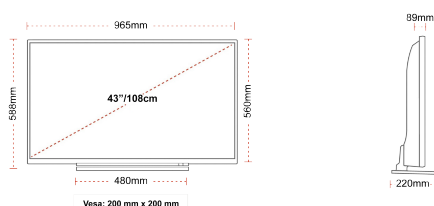

HIGHLIGHTS

- ⌵ 4K HDR UHD
- ⌵ TRU Picture Engine
- ⌵ 4x HDMI, 2x USB
- ⌵ Dolby Vision HDR
- ⌵ Sound by Onkyo
- ⌵ Internal WLAN & Bluetooth

CONNECTIONS

SIZE

DISPLAY

Screen Size (inch / cm)	43" / 108cm
Panel Type	DLED
Resolution	Ultra HD (3840 x 2160)
Brightness	350

MECHANICAL

Boxed dimensions (mm)	1195 x 178 x 718
Dimensions with stand (mm)	220 x 965 x 588
Dimensions without Stand (mm)	89 x 965 x 560
Gross Weight (kg)	16
Net Weight (kg)	11,5
VESA (Wall mount) WxH	200mm x 200mm