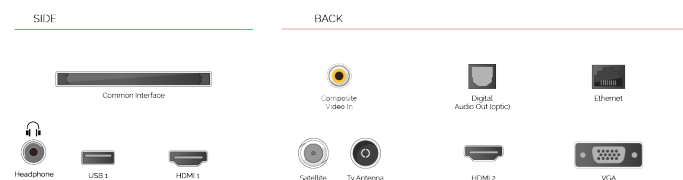

Immerse yourself in the on-screen action with one of our Toshiba Dolby Vision compatible TVs. The preferred HDR video format of movie makers around the world, Dolby Vision uses dynamic metadata to read and calculate exactly the right brightness level for every TV frame.

Working in collaboration with Onkyo, a global force in audio, Toshiba is bringing TV to life with enhanced sound quality. Featuring built-in Onkyo speakers and speaker boxes, the TVs ensure clearer audio for both on-screen dialogue and music. Tuned by Onkyo engineers, the speakers are designed to ensure life-like, precise sound that can be heard...

HIGHLIGHTS

- ⌵ 4K HDR UHD
- ⌵ TRU Picture Engine
- ⌵ 4x HDMI, 2x USB
- ⌵ Dolby Vision HDR
- ⌵ Sound by Onkyo
- ⌵ Internal WLAN & Bluetooth

CONNECTIONS

SIZE

DISPLAY

Screen Size (inch / cm)	43" / 108cm
Panel Type	DLED
Resolution	Ultra HD (3840 x 2160)
Brightness	350