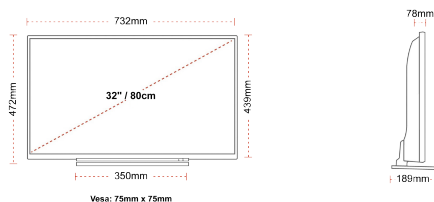

## SIZE

## DISPLAY

Screen Size (inch / cm)	32" / 80cm
Panel Type	Direct Back Light (DLED)
Resolution	HD Ready (1366 x 768)
Brightness	250

## MECHANICAL

Boxed dimensions (mm)	795 X 128 X 530
Dimensions with stand (mm)	732 x 189 x 472
Dimensions without Stand (mm)	732 x 78 x 439
Gross Weight (kg)	7
Net Weight (kg)	5
VESA (Wall mount) WxH	75mm x 75mm
Screw Size	M4