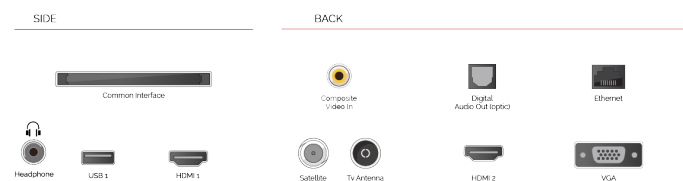

With the embedded microphone system on, your TV becomes an Alexa device itself. You can ask Alexa to change the channel, open apps, search for movies and shows, play music, and more

F

32kWh/1000

G

HDR
 45kWh/1000

HIGHLIGHTS

- ⌕ HD Ready
- ⌕ 2 HDMI - 1 USB
- ⌕ Smart TV
- ⌕ Internal WLAN
- ⌕ Alexa
- ⌕ Works With Google

CONNECTIONS

SIZE

DISPLAY

| | |
|-------------------------|--------------------------|
| Screen Size (inch / cm) | 32" / 80cm |
| Panel Type | Direct Back Light (DLED) |
| Resolution | HD Ready (1366 x 768) |
| Brightness | 250 |