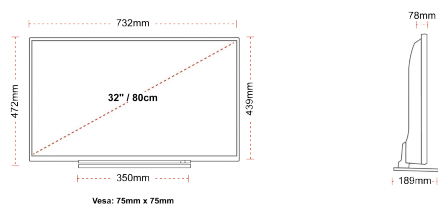

HIGHLIGHTS

- ⌕ HD Ready
- ⌕ 2 HDMI - 1 USB
- ⌕ Smart TV
- ⌕ Internal WLAN
- ⌕ Alexa
- ⌕ Works With Google

CONNECTIONS

SIZE

DISPLAY

| | |
|-------------------------|--------------------------|
| Screen Size (inch / cm) | 32" / 80cm |
| Panel Type | Direct Back Light (DLED) |
| Resolution | HD Ready (1366 x 768) |
| Brightness | 250 |

MECHANICAL

| | |
|-------------------------------|-----------------|
| Boxed dimensions (mm) | 795 X 128 X 530 |
| Dimensions with stand (mm) | 732 x 189 x 472 |
| Dimensions without Stand (mm) | 732 x 78 x 439 |
| Gross Weight (kg) | 7 |
| Net Weight (kg) | 5 |
| VESA (Wall mount) WxH | 75mm x 75mm |
| Screw Size | M4 |