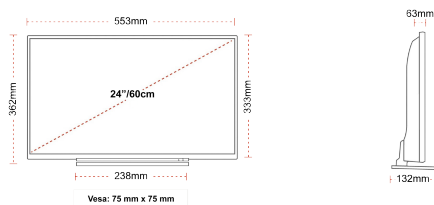

**HDR**

32kWh/1000

**HIGHLIGHTS**

- ⌕ HD Ready
- ⌕ 2x HDMI, 1x USB
- ⌕ Smart TV
- ⌕ Internal WLAN & Bluetooth
- ⌕ Alexa Built-in
- ⌕ Works With Google

**CONNECTIONS**

**SIZE**

**DISPLAY**

Screen Size (inch / cm)	24" / 60cm
Panel Type	Edge LED (ELED)
Resolution	HD Ready (1366 x 768)
Brightness	220

**MECHANICAL**

Boxed dimensions (mm)	625 x 110 x 460
Dimensions with stand (mm)	553 x 132 x 362
Dimensions without Stand (mm)	553 x 63 x 333
Gross Weight (kg)	5,5
Net Weight (kg)	3,6
VESA (Wall mount) WxH	75mm x 75mm
Screw Size	M4