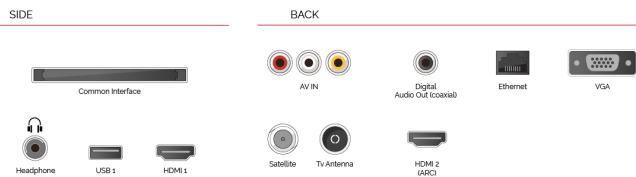

With the embedded microphone system on, your TV becomes an Alexa device itself. You can ask Alexa to change the channel, open apps, search for movies and shows, play music, and more

**F**

22kWh/1000

**G**

**HDR**

32kWh/1000

**HIGHLIGHTS**

- ⌕ HD Ready
- ⌕ 2x HDMI, 1x USB
- ⌕ Smart TV
- ⌕ Internal WLAN & Bluetooth
- ⌕ Alexa Built-in
- ⌕ Works With Google

**CONNECTIONS**

**SIZE**

**DISPLAY**

Screen Size (inch / cm)	24" / 60cm
Panel Type	Edge LED (ELED)
Resolution	HD Ready (1366 x 768)
Brightness	220