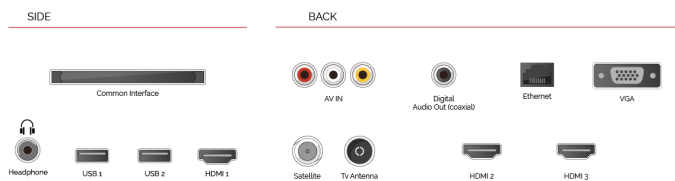

CONNECTIONS

SIZE

DISPLAY

Screen Size (inch / cm)	24" / 60cm
Panel Type	Edge LED (ELED)
Resolution	HD Ready (1366 x 768)
Brightness	220

SOUND

Dolby Audio™	Yes
Audio Output Power (RMS)	2x2.5W
Speaker Type	Down Firing
Internal Subwoofer	No
DTS	No
Equalizer	5 band
Onkyo	No