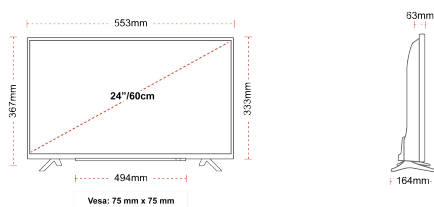

CONNECTIONS

SIZE

DISPLAY

Screen Size (inch / cm)	24" / 60cm
Panel Type	Edge LED (ELED)
Resolution	HD Ready (1366 x 768)
Brightness	220

SOUND

Dolby Audio™	Yes
Audio Output Power (RMS)	2x2.5W
Speaker Type	Down Firing
Internal Subwoofer	No
DTS	No
Equalizer	5 band
Onkyo	No

MECHANICAL

Boxed dimensions (mm)	625 x 110 x 460
Dimensions with stand (mm)	553 x 164 x 367
Dimensions without Stand (mm)	553 x 63 x 333
Gross Weight (kg)	6
Net Weight (kg)	3
VESA (Wall mount) WxH	75mm x 75mm
Screw Size	M4