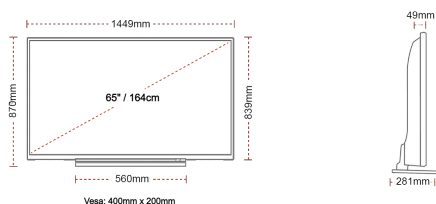

CONNEXIONS

TAMANY

DISPLAY

| | |
|-------------------------|--------------------------|
| Screen Size (inch / cm) | 65" / 164cm |
| Panel Type | Direct Back Light (DLED) |
| Resolution | Ultra HD (3840 x 2160) |
| Brightness | 500 |

MECHANICAL

| | |
|-------------------------------|-------------------|
| Boxed dimensions (mm) | 1715 x 255 x 1066 |
| Dimensions with stand (mm) | 1449 x 281 x 870 |
| Dimensions without Stand (mm) | 1449 x 49 x 839 |
| Gross Weight (kg) | 45,5 |
| Net Weight (kg) | 35 |
| VESA (Wall mount) WxH | 400mm x 200mm |