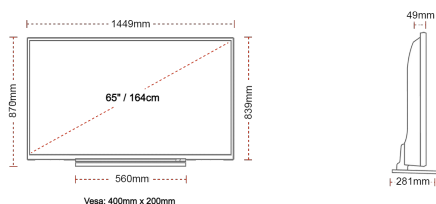

CONNEXIONS

TAMANY

DISPLAY

Screen Size (inch / cm)	65" / 164cm
Panel Type	Direct Back Light (DLED)
Resolution	Ultra HD (3840 x 2160)
Brightness	500

SOUND

Dolby Audio	Si
Audio Output Power (RMS)	2x12W
Speaker Type	Down Firing
Internal Subwoofer	Si
Sound Modes	Music, Movie, Speech, Classic, Flat, User
DTS	Si
Equalizer	5 band
Onkyo	Si
Ger (D) + Nicam Stereo	Si

MECHANICAL

Boxed dimensions (mm)	1715 x 255 x 1066
Dimensions with stand (mm)	1449 x 281 x 870
Dimensions without Stand (mm)	1449 x 49 x 839
Gross Weight (kg)	45,5
Net Weight (kg)	35
VESA (Wall mount) WxH	400mm x 200mm