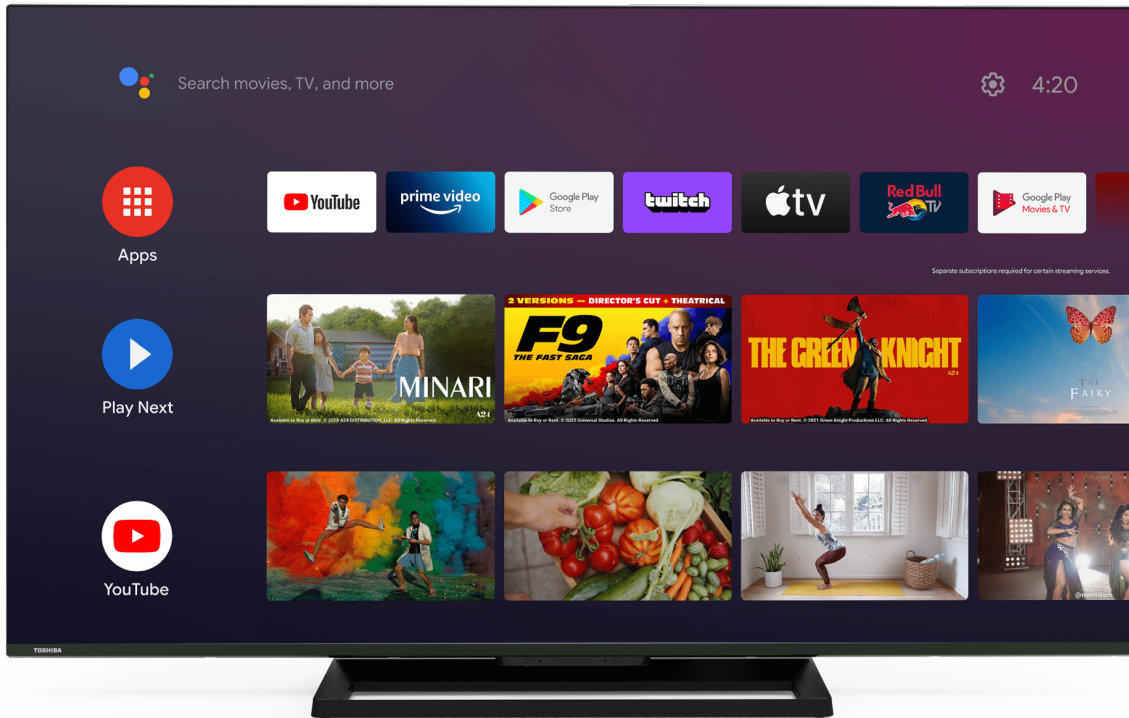

TOSHIBA

UA3E Series

65UA3E63DG

EAN: 4024862128708

androidtv

POWERED BY
ONKYO

NETFLIX

Use your voice to search for shows, control your TV, plan your day, and more. Just ask Google.

Simplifies the expansion of the surround sound listening by providing primarily the perception of height channels, without requiring additional speakers. DTS achieve 3D surrounding sounds natively without sound conversion process from 2D to 3D.

A TV with down firing stereo speakers using Dolby Atmos audio processing will provide breathtaking sound that has impressive clarity, richness, detail, and depth. A consumer can experience Dolby Atmos in the cinema and get that same Dolby Atmos experience in the home like no other sound solution.

E

85kWh/1000

G

DESTACATS

- ⌵ Android TV
- ⌵ Netflix
- ⌵ Prime Video
- ⌵ Youtube
- ⌵ Disney+
- ⌵ Google Play Store

DISPLAY

Screen Size (inch / cm)	65" / 164cm
Panel Type	Direct Back Light (DLED)
Resolution	Ultra HD (3840 x 2160)
Brightness	350