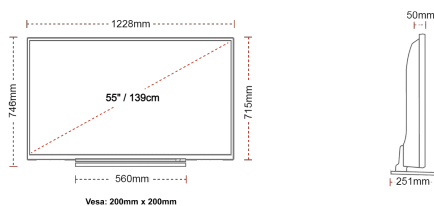

CONNEXIONS

TAMANY

DISPLAY

Screen Size (inch / cm)	55" / 139cm
Panel Type	Direct Back Light (DLED)
Resolution	Ultra HD (3840 x 2160)
Brightness	500

SOUND

Dolby Audio	Si
Audio Output Power (RMS)	2x12W
Speaker Type	Down Firing
Internal Subwoofer	Si
Sound Modes	Music, Movie, Speech, Classic, Flat, User
DTS	Si
Equalizer	5 band
Onkyo	Si
Ger (D) + Nicam Stereo	Si

MECHANICAL

Boxed dimensions (mm)	1369 x 165 x 860
Dimensions with stand (mm)	1228 x 251 x 746
Dimensions without Stand (mm)	1228 x 50 x 715
Gross Weight (kg)	33
Net Weight (kg)	28
VESA (Wall mount) WxH	200mm x 200mm