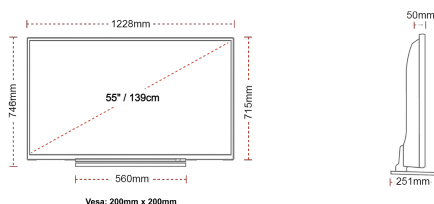

CONNEXIONS

TAMANY

DISPLAY

Screen Size (inch / cm)	55" / 139cm
Panel Type	Direct Back Light (DLED)
Resolution	Ultra HD (3840 x 2160)
Brightness	500

SOUND

Dolby Audio	Si
Audio Output Power (RMS)	2x12W
Speaker Type	Down Firing
Internal Subwoofer	Si
Sound Modes	Music, Movie, Speech, Classic, Flat, User
DTS	Si
Equalizer	5 band
Onkyo	Si
Ger (D) + Nicam Stereo	Si

MECHANICAL

Boxed dimensions (mm)	1369 x 165 x 860
Dimensions with stand (mm)	1228 x 251 x 746
Dimensions without Stand (mm)	1228 x 50 x 715
Gross Weight (kg)	33
Net Weight (kg)	28
VESA (Wall mount) WxH	200mm x 200mm