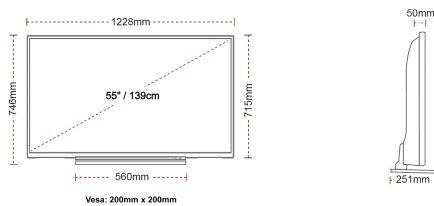

CONNEXIONS

TAMANY

DISPLAY

Screen Size (inch / cm)	55" / 139cm
Panel Type	Direct Back Light (DLED)
Resolution	Ultra HD (3840 x 2160)
Brightness	500

SOUND

Dolby Audio	Si
Audio Output Power (RMS)	2x12W
Speaker Type	Down Firing
Internal Subwoofer	Si
Sound Modes	Music, Movie, Speech, Classic, Flat, User
DTS	Si
Equalizer	5 band
Onkyo	Si
Ger (D) + Nicam Stereo	Si

MECHANICAL

Boxed dimensions (mm)	1369 x 165 x 860
Dimensions with stand (mm)	1228 x 251 x 746
Dimensions without Stand (mm)	1228 x 50 x 715
Gross Weight (kg)	33
Net Weight (kg)	28
VESA (Wall mount) WxH	200mm x 200mm