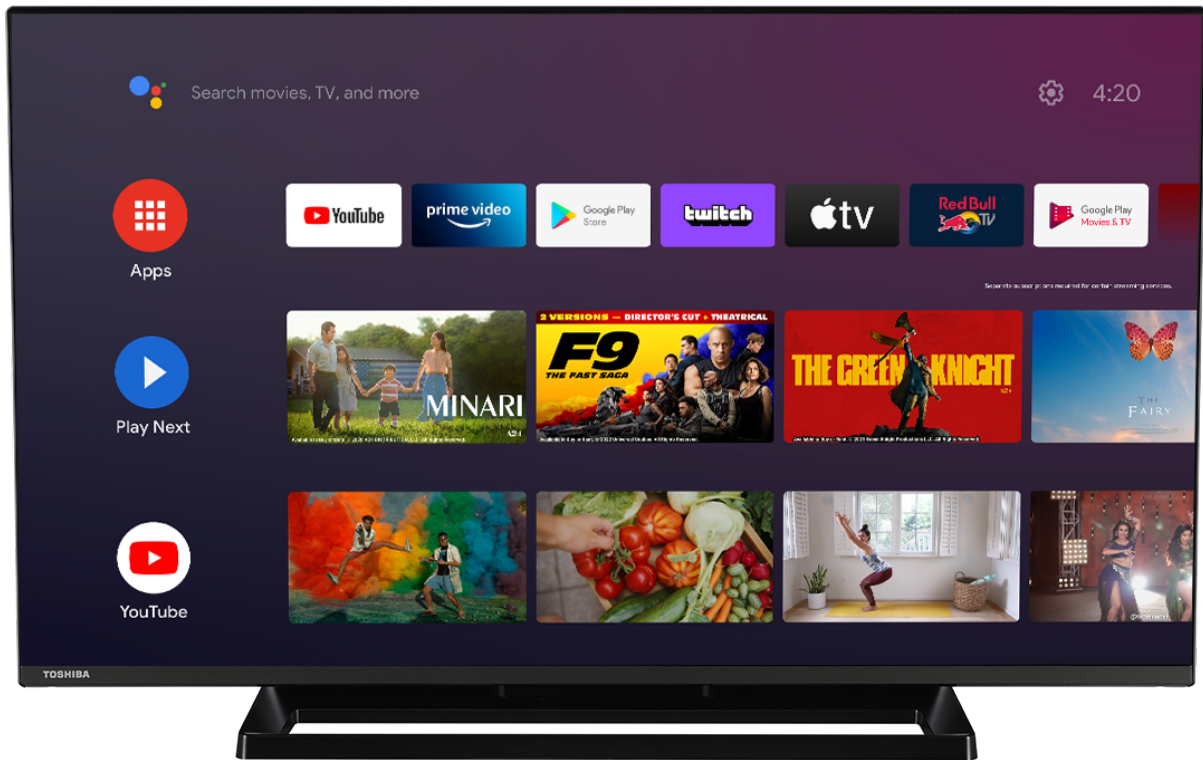

TOSHIBA

WA/LA3E Series

40LA3E63DG

EAN: 4024862132255

androidtv

HDR 10
HYBRID
LOG GAMMA

Disney+

prime video

NETFLIX

720p HD READY

Google Play

Google Play
Movies & TV

Chromecast
built-in

Ok Google

NETFLIX

prime video

Dolby Audio

TRU
MICRO DIMMING

TRU
RESOLUTION

Google Play

androidtv

720p HD READY

Android TV gives you a smarter, easier way to get more from your TV.