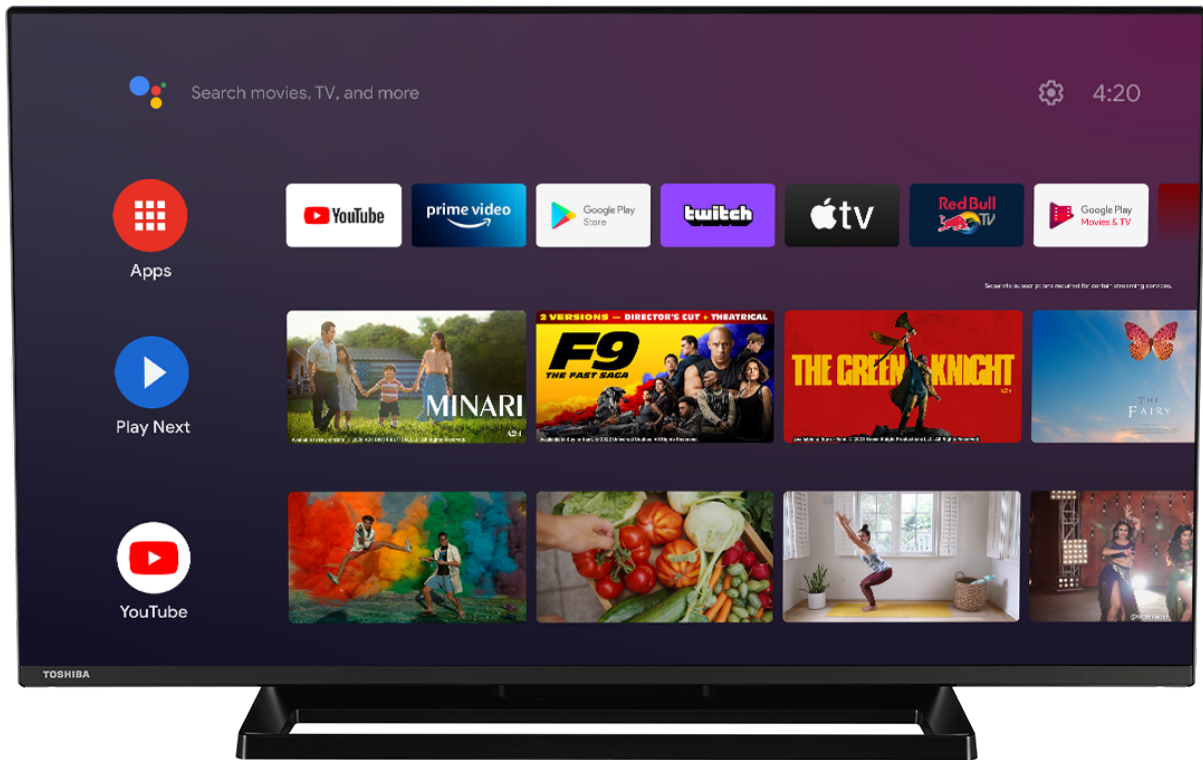

TOSHIBA

WA/LA3E Series

40LA3E63DG

EAN: 4024862132255

androidtv

HDR10
HYBRID
LOG GAMMA

Disney+

prime video

NETFLIX

720p HD READY

Google Play

Google Play
Movies & TV

Chromecast
built-in

Ok Google

NETFLIX

prime video

Dolby Audio

TRU
MICRO DIMMING

TRU
RESOLUTION

Google Play

androidtv

720p HD READY

Android TV gives you a smarter, easier way to get more from your TV.

E

37kWh/1000

G

DISPLAY

Screen Size (inch / cm)	40" / 100cm
Panel Type	Direct Back Light (DLED)
Resolution	FHD (1920 x 1080)
Brightness	250

SOUND

Dolby Audio	Si
Audio Output Power (RMS)	2x8W
Speaker Type	Down Firing
Internal Subwoofer	No
Sound Modes	User, Standard, Vivid, Sports, Movie, Music, News
DTS	Si
Equalizer	5 band
Onkyo	No
Ger (D) + Nicam Stereo	Si