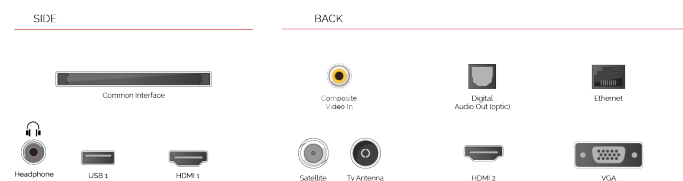

DESTACATS

- ⊕ HD Ready
- ⊕ 2 HDMI - 1 USB
- ⊕ Smart TV
- ⊕ Internal WLAN
- ⊕ Alexa
- ⊕ Works With Google

CONNEXIONS

TAMANY

DISPLAY

Screen Size (inch / cm)	32" / 80cm
Panel Type	Direct Back Light (DLED)
Resolution	HD Ready (1366 x 768)
Brightness	250

VIDEO

Wide Color Gamut	No
HDR	Sí
Picture Modes	Natural , Cinema , Sports , Dynamic
Dolby Vision HDR	No
TRU Flow	No
TRU Resolution	Sí
TRU Micro Dimming	Sí

TUNER / BROADCASTING

HEVC (H.265) Decoder	Sí
Tuner Type	HD DVB-T2/C/S2
UHD from Satellite	No
Dual Tuner	No
Electronic Program Guide (EPG)	Sí
Auto Search	Sí
Program Storage Capacity (Analog)	200
Program Storage Capacity (Digital S/S2)	10000
Program Storage Capacity (Digital T/T2/C)	800