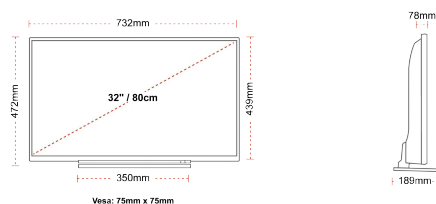

DESTACATS

- ⊕ HD Ready
- ⊕ 2 HDMI - 1 USB
- ⊕ Smart TV
- ⊕ Internal WLAN
- ⊕ Alexa
- ⊕ Works With Google

CONNEXIONS

TAMANY

DISPLAY

Screen Size (inch / cm)	32" / 80cm
Panel Type	Direct Back Light (DLED)
Resolution	HD Ready (1366 x 768)
Brightness	250

MECHANICAL

Boxed dimensions (mm)	795 X 128 X 530
Dimensions with stand (mm)	732 x 189 x 472
Dimensions without Stand (mm)	732 x 78 x 439
Gross Weight (kg)	7
Net Weight (kg)	5
VESA (Wall mount) WxH	75mm x 75mm
Screw Size	M4