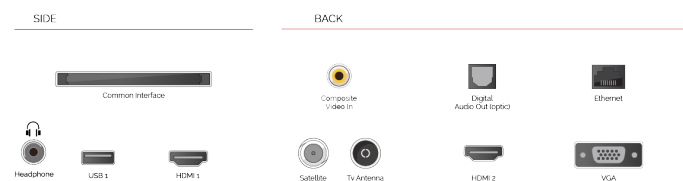

DESTACATS

- ⊞ HD Ready
- ⊞ 2 HDMI - 1 USB
- ⊞ Smart TV
- ⊞ Internal WLAN
- ⊞ Alexa
- ⊞ Works With Google

CONNEXIONS

TAMANY

DISPLAY

Screen Size (inch / cm)	32" / 80cm
Panel Type	Direct Back Light (DLED)
Resolution	HD Ready (1366 x 768)
Brightness	250

VIDEO

Wide Color Gamut	No
HDR	Sí
Picture Modes	Natural , Cinema , Sports , Dynamic
Dolby Vision HDR	No
TRU Flow	No
TRU Resolution	Sí
TRU Micro Dimming	Sí

TUNER / BROADCASTING

HEVC (H.265) Decoder	Sí
Tuner Type	HD DVB-T2/C/S2
UHD from Satellite	No
Dual Tuner	No
Electronic Program Guide (EPG)	Sí
Auto Search	Sí
Program Storage Capacity (Analog)	200
Program Storage Capacity (Digital S/S2)	10000
Program Storage Capacity (Digital T/T2/C)	800