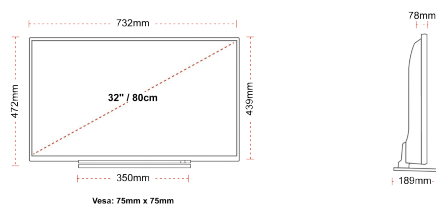

### DISPLAY

Screen Size (inch / cm)	32" / 80cm
Panel Type	Direct Back Light (DLED)
Resolution	HD Ready (1366 x 768)
Brightness	250

### MECHANICAL

Boxed dimensions (mm)	795 X 128 X 530
Dimensions with stand (mm)	732 x 189 x 472
Dimensions without Stand (mm)	732 x 78 x 439
Gross Weight (kg)	7
Net Weight (kg)	5
VESA (Wall mount) WxH	75mm x 75mm
Screw Size	M4