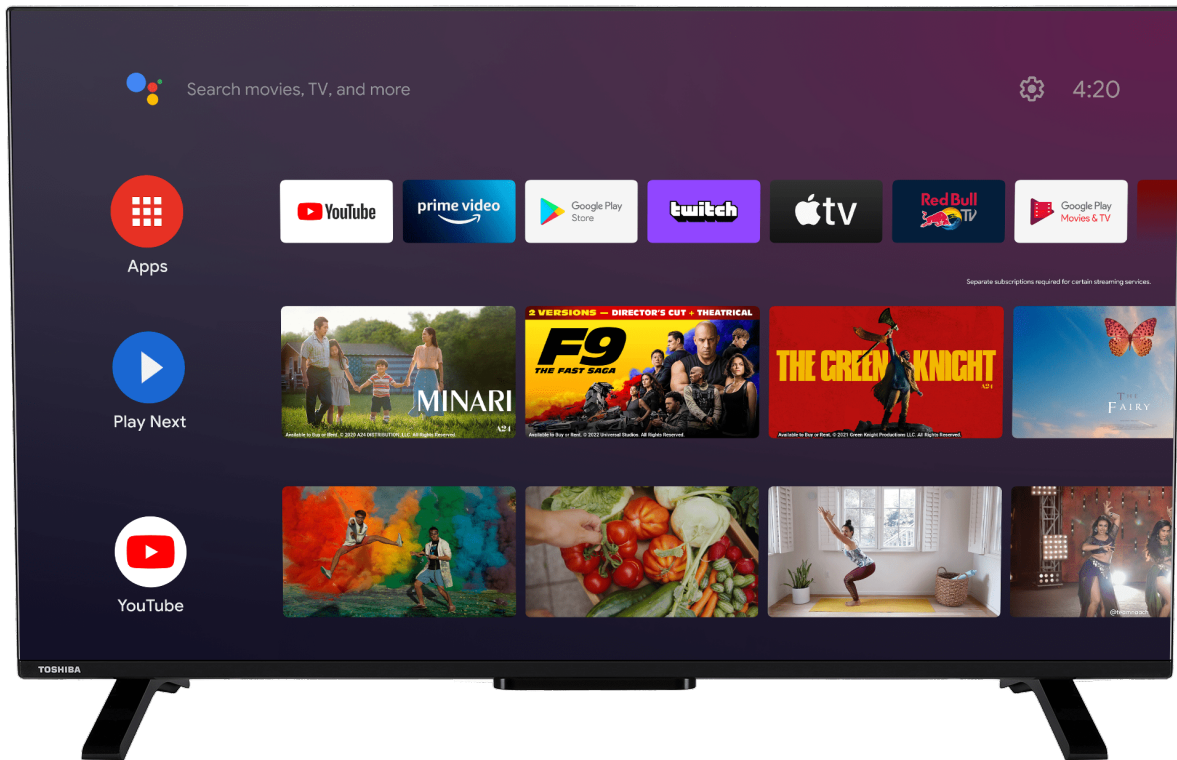

TOSHIBA

WA/LA3E Series

24WA3E63DG

EAN: 4024862129309

androidtv

Ok Google

Chromecast
built-in

Google Play
Movies & TV

16kWh/1000

G

HDR
 28kWh/1000

DESTACATS

- ◁ Android TV
- ◁ Netflix
- ◁ Prime Video
- ◁ Youtube
- ◁ Disney+
- ◁ Google Play Store

DISPLAY

Screen Size (inch / cm)	24" / 60cm
Panel Type	Edge LED (ELED)
Resolution	HD Ready (1366 x 768)
Brightness	220