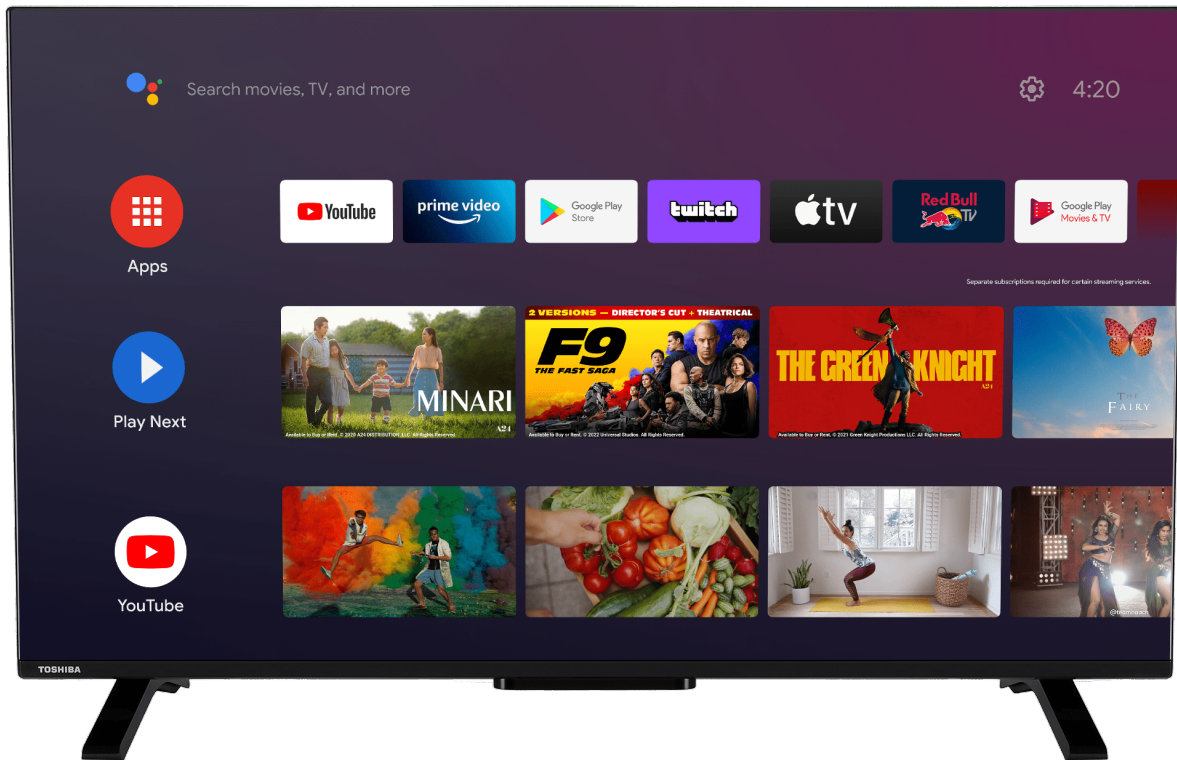

TOSHIBA

WA/LA3E Series

24WA3E63DG

EAN: 4024862129309

androidtv

androidtv

Android TV gives you a smarter, easier way to get more from your TV.

E

16kWh/1000

G

HDR
 28kWh/1000

DESTACATS

- ⌵ Android TV
- ⌵ Netflix
- ⌵ Prime Video
- ⌵ Youtube
- ⌵ Disney+
- ⌵ Google Play Store

DISPLAY

Screen Size (inch / cm)	24" / 60cm
Panel Type	Edge LED (ELED)
Resolution	HD Ready (1366 x 768)
Brightness	220