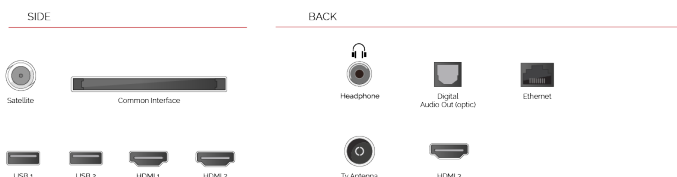

CONNECTIONS

SIZE

DISPLAY

Screen Size (inch / cm)	55" / 139cm
Panel Type	Direct Back Light (DLED)
Resolution	Ultra HD (3840 x 2160)
Brightness	350

SOUND

Dolby Audio™	Yes
Audio Output Power (RMS)	2x12W
Speaker Type	Down Firing
Internal Subwoofer	Yes
Sound Modes	Smart, Movie, Music, News
DTS	Yes
Equalizer	5 band
Onkyo	Yes