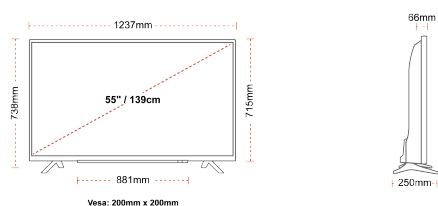

CONNECTIONS

SIZE

DISPLAY

Screen Size (inch / cm)	55" / 139cm
Panel Type	Direct Back Light (DLED)
Resolution	Ultra HD (3840 x 2160)
Brightness	350

SOUND

Dolby Audio™	Yes
Audio Output Power (RMS)	2x12W
Speaker Type	Down Firing
Internal Subwoofer	Yes
Sound Modes	Smart, Movie, Music, News
DTS	Yes
Equalizer	5 band
Onkyo	Yes

MECHANICAL

Boxed dimensions (mm)	1369 x 154 x 860
Dimensions with stand (mm)	1237 x 250 x 738
Dimensions without Stand (mm)	1237 x 66 x 715
Gross Weight (kg)	19,5
Net Weight (kg)	14,5
VESA (Wall mount) WxH	200mm x 200mm
Screw Size	M6