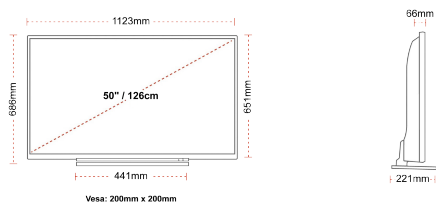

SIZE

DISPLAY

| | |
|-------------------------|------------------------|
| Screen Size (inch / cm) | 50" / 126cm |
| Panel Type | DLED |
| Resolution | Ultra HD (3840 x 2160) |
| Brightness | 320 |

SOUND

| | |
|--------------------------|---|
| Dolby Audio™ | Yes |
| Audio Output Power (RMS) | 2x10W |
| Speaker Type | Down Firing |
| Internal Subwoofer | No |
| Sound Modes | Music, Movie, Speech, Classic, Flat, User |
| DTS | Yes |
| Equalizer | 5 band |
| Onkyo | Sound by Onkyo |

MECHANICAL

| | |
|-------------------------------|------------------|
| Boxed dimensions (mm) | 1215 x 154 x 780 |
| Dimensions with stand (mm) | 1123 x 221 x 686 |
| Dimensions without Stand (mm) | 1123 x 66 x 651 |
| Gross Weight (kg) | 18,5 |
| Net Weight (kg) | 14,5 |
| VESA (Wall mount) WxH | 200mm x 200mm |
| Screw Size | M6 |