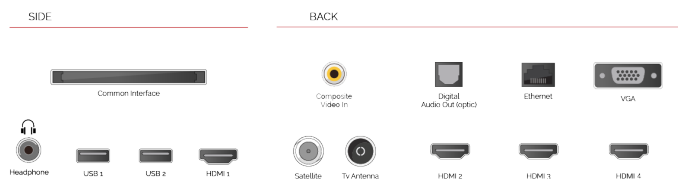

SIZE

DISPLAY

| | |
|-------------------------|------------------------|
| Screen Size (inch / cm) | 50" / 126cm |
| Panel Type | DLED |
| Resolution | Ultra HD (3840 x 2160) |
| Brightness | 320 |

SOUND

| | |
|--------------------------|---|
| Dolby Audio™ | Yes |
| Audio Output Power (RMS) | 2x10W |
| Speaker Type | Down Firing |
| Internal Subwoofer | No |
| Sound Modes | Music, Movie, Speech, Classic, Flat, User |
| DTS | Yes |
| Equalizer | 5 band |
| Onkyo | Sound by Onkyo |