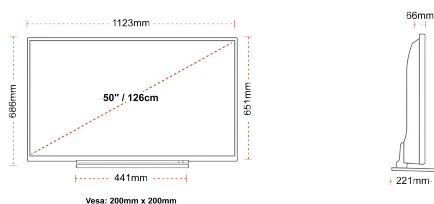

**SIZE**

**DISPLAY**

Screen Size (inch / cm)	50" / 126cm
Panel Type	DLED
Resolution	Ultra HD (3840 x 2160)
Brightness	320

**SOUND**

Dolby Audio™	Yes
Audio Output Power (RMS)	2x10W
Speaker Type	Down Firing
Internal Subwoofer	No
Sound Modes	Music, Movie, Speech, Classic, Flat, User
DTS	Yes
Equalizer	5 band
Onkyo	Sound by Onkyo

**MECHANICAL**

Boxed dimensions (mm)	1215 x 154 x 780
Dimensions with stand (mm)	1123 x 221 x 686
Dimensions without Stand (mm)	1123 x 66 x 651
Gross Weight (kg)	18,5
Net Weight (kg)	14,5
VESA (Wall mount) WxH	200mm x 200mm
Screw Size	M6