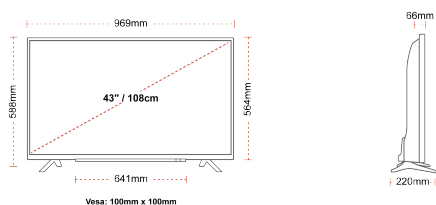

SIZE

DISPLAY

| | |
|-------------------------|--------------------------|
| Screen Size (inch / cm) | 43" / 108cm |
| Panel Type | Direct Back Light (DLED) |
| Resolution | Ultra HD (3840 x 2160) |
| Brightness | 350 |

MECHANICAL

| | |
|-------------------------------|------------------|
| Boxed dimensions (mm) | 1085 x 154 x 710 |
| Dimensions with stand (mm) | 969 x 220 x 588 |
| Dimensions without Stand (mm) | 969 x 66 x 564 |
| Gross Weight (kg) | 11 |
| Net Weight (kg) | 8 |
| VESA (Wall mount) WxH | 100mm x 100mm |
| Screw Size | M4 |