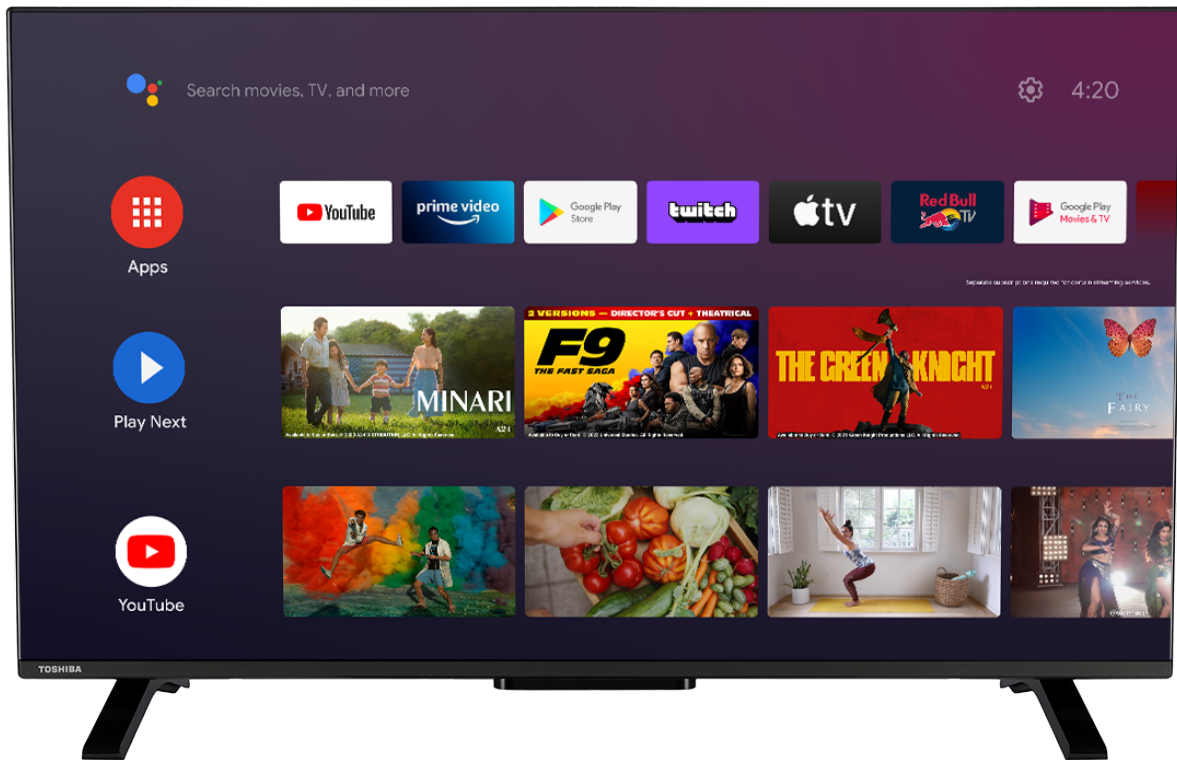

TOSHIBA

WA/LA2E Series

43LA2E63DG

EAN: 4024862132224

1080p FULL HD

**HDR 10
HYBRID
LOG GAMMA**

androidtv  **Ok Google**

 **Chromecast
built-in**

 **Google Play
Movies & TV**

 **Google Play**

NETFLIX

 **prime video**

 **Disney+**

1080p FULL HD

Discover picture perfect on-screen imagery with a Toshiba Full HD TV. With a 1080p screen resolution, you can enjoy pinpoint sharp clarity as well as incredible image detail and vibrancy of colour.

 **Google Play**

Google Play is your entertainment unbound. It brings together all of the entertainment you love and helps you explore it in new ways, anytime, anywhere.

 **T R U
RESOLUTION**

Automatically up-scales non 4K content so you can experience your favourite movies and TV shows in the highest resolution.