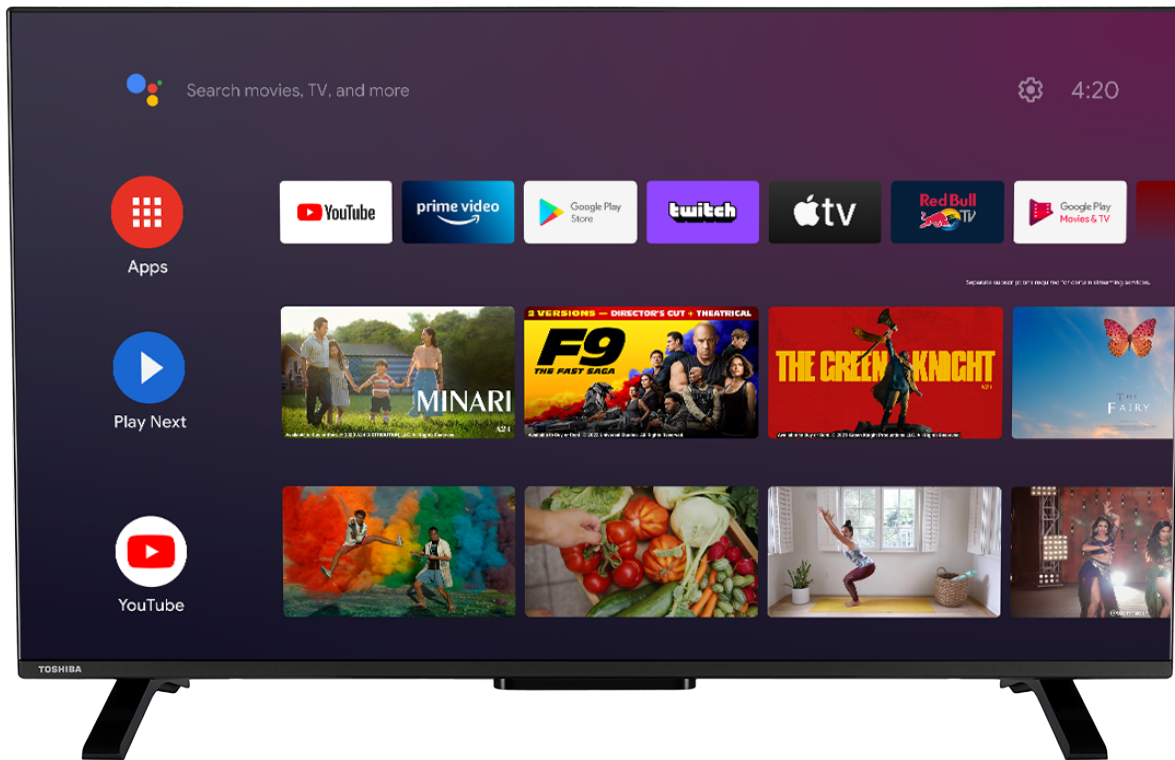

TOSHIBA

WA/LA2E Series

43LA2E63DG

EAN: 4024862132224

1080p FULL HD

HDR 10
HYBRID
LOG GAMMA

androidtv

Ok Google

Chromecast
built-in

Google Play
Movies & TV

Google Play

NETFLIX

prime video

Disney+

1080p FULL HD

Discover picture perfect on-screen imagery with a Toshiba Full HD TV. With a 1080p screen resolution, you can enjoy pinpoint sharp clarity as well as incredible image detail and vibrancy of colour.

Google Play

Google Play is your entertainment unbound. It brings together all of the entertainment you love and helps you explore it in new ways, anytime, anywhere.

TRU
RESOLUTION

Automatically up-scales non 4K content so you can experience your favourite movies and TV shows in the highest resolution.

prime video

Indulge your appetite for high-quality home entertainment. Enjoy countless movies and TV shows as well as award-winning Prime Originals.

NETFLIX

Discover the Netflix® button on your remote control to jump from one adventure to another.