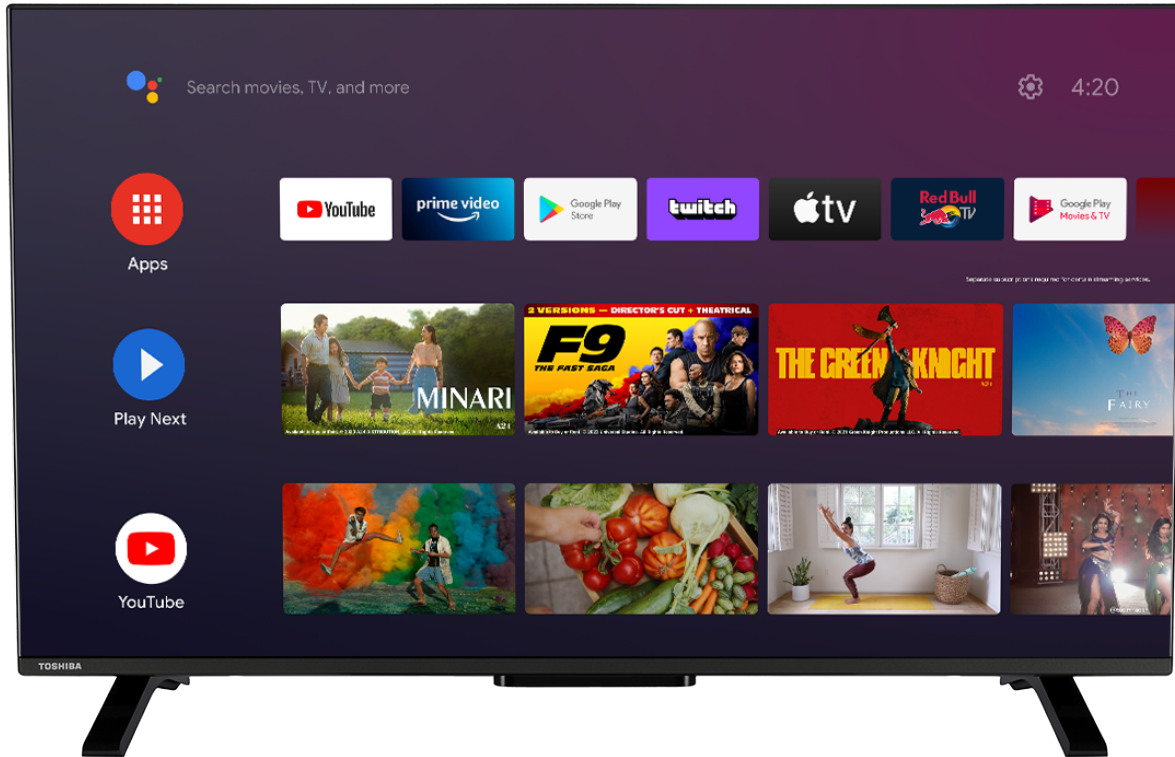

TOSHIBA

WA/LA2E Series

43LA2E63DG

EAN: 4024862132224

1080p FULL HD

**HDR 10
HYBRID
LOG GAMMA**

androidtv  **Ok Google**

 **Chromecast
built-in**

 **Google Play
Movies & TV**

 **Google Play**

NETFLIX

prime video

1080p FULL HD

Discover picture perfect on-screen imagery with a Toshiba Full HD TV. With a 1080p screen resolution, you can enjoy pinpoint sharp clarity as well as incredible image detail and vibrancy of colour.

 **Google Play**

Google Play is your entertainment unbound. It brings together all of the entertainment you love and helps you explore it in new ways, anytime, anywhere.

 **T R U
RESOLUTION**

Automatically up-scales non 4K content so you can experience your favourite movies and TV shows in the highest resolution.

Indulge your appetite for high-quality home entertainment. Enjoy countless movies and TV shows as well as award-winning Prime Originals.

NETFLIX

Discover the Netflix® button on your remote control to jump from one adventure to another.