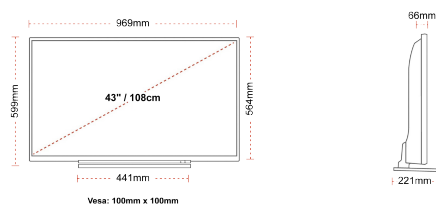

## SIZE

## DISPLAY

Screen Size (inch / cm)	43" / 108cm
Panel Type	DLED
Resolution	Ultra HD (3840 x 2160)
Brightness	320

## MECHANICAL

Boxed dimensions (mm)	1085 x 154 x 710
Dimensions with stand (mm)	969 x 221 x 599
Dimensions without Stand (mm)	969 x 66 x 564
Gross Weight (kg)	15,0
Net Weight (kg)	11,0
VESA (Wall mount) WxH	100mm x 100mm
Screw Size	M4