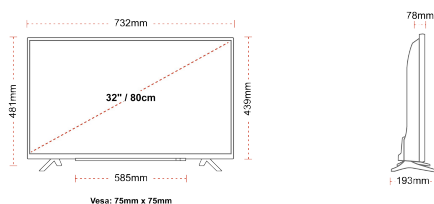

## SIZE

## DISPLAY

Screen Size (inch / cm)	32" / 80cm
Panel Type	DLED
Resolution	HD Ready (1366 x 768)
Brightness	250

## MECHANICAL

Boxed dimensions (mm)	795 x 128 x 530
Dimensions with stand (mm)	732 x 193 x 481
Dimensions without Stand (mm)	732 x 78 x 439
Gross Weight (kg)	7,0
Net Weight (kg)	4,7
VESA (Wall mount) WxH	75mm x 75mm
Screw Size	M4