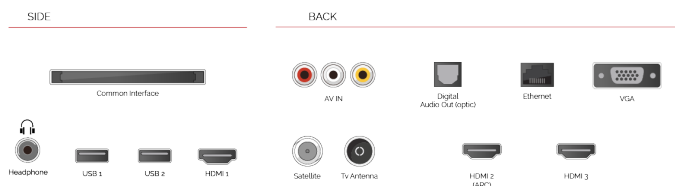

## POINTS FORTS

- ⊗ Android TV
- ⊗ Google Assistant
- ⊗ Chromecast Built in
- ⊗ Google Play Store
- ⊗ 3x HDMI, 2x USB
- ⊗ Internal WLAN & Bluetooth