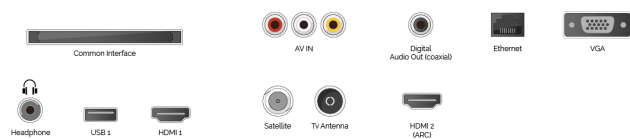

## POINTS FORTS

- ⊗ HD Ready
- ⊗ HD+ OpApp
- ⊗ Smart TV
- ⊗ Internal WLAN & Bluetooth
- ⊗ Alexa Built-in
- ⊗ Works With Google

## CONNEXION

SIDE

BACK