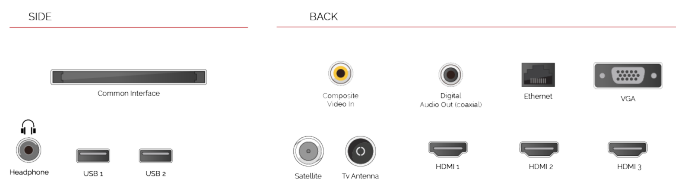

CONNEXION

TAILLE