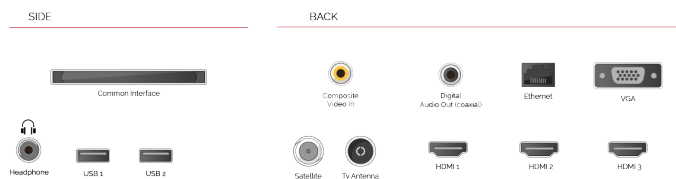

E

16kWh/1000

E

POINTS FORTS

- ⊗ Android TV
- ⊗ Google Assistant
- ⊗ Chromecast Built in
- ⊗ Google Play Store
- ⊗ 3x HDMI, 2x USB
- ⊗ Internal WLAN & Bluetooth

CONNEXION

TAILLE

ÉCRAN