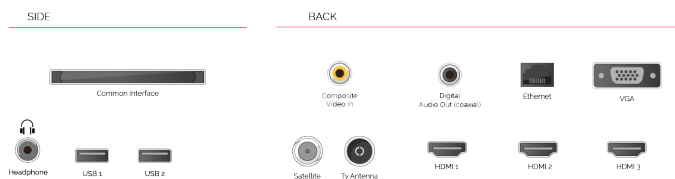

CONNEXION

TAILLE