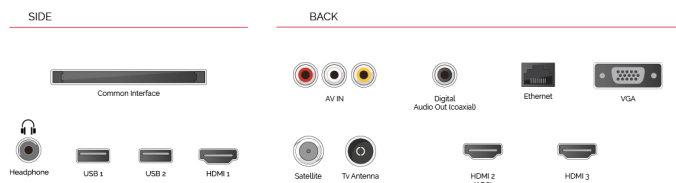

CONNEXION

TAILLE