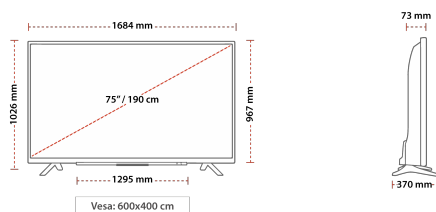

## SIZE

## DISPLAY

Screen Size (inch / cm)	75" / 190cm
Panel Type	D-LED
Resolution	UHD (3840 x 2160)