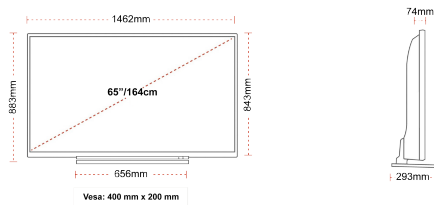

CONNECTIONS

SIZE

DISPLAY

Screen Size (inch / cm)	65" / 164cm
Panel Type	DLED
Resolution	Ultra HD (3840 x 2160)
Brightness	350

SOUND

Dolby Audio™	Yes
Audio Output Power (RMS)	2x12W
Speaker Type	Down Firing
Internal Subwoofer	Yes
Sound Modes	Music, Movie, Speech, Classic, Flat, User
DTS	DTS HD + DTS TruSurround
Equalizer	5 band
Onkyo	Sound by Onkyo

MECHANICAL

Boxed dimensions (mm)	1620 x 165 x 995
Dimensions with stand (mm)	1462 x 293 x 883
Dimensions without Stand (mm)	1462 x 74 x 843
Gross Weight (kg)	31
Net Weight (kg)	24
VESA (Wall mount) WxH	400mm x 200mm
Screw Size	M6