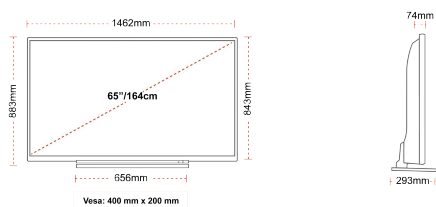

G

109kWh/1000

G

HDR
 149kWh/1000

HIGHLIGHTS

- ⌕ 4K HDR UHD
- ⌕ TRU Picture Engine
- ⌕ 3x HDMI, 2x USB
- ⌕ Dolby Vision HDR
- ⌕ HDR10 & HLG
- ⌕ Internal WLAN

CONNECTIONS

SIZE

DISPLAY

Screen Size (inch / cm)	65" / 164cm
Panel Type	DLED
Resolution	Ultra HD (3840 x 2160)
Brightness	350

SOUND

Dolby Audio™	Yes
Audio Output Power (RMS)	2x12W
Speaker Type	Down Firing
Internal Subwoofer	Yes
Sound Modes	Music, Movie, Speech, Classic, Flat, User
DTS	DTS HD + DTS TruSurround
Equalizer	5 band
Onkyo	No

MECHANICAL

Boxed dimensions (mm)	1620 x 165 x 995
Dimensions with stand (mm)	1462 x 293 x 883
Dimensions without Stand (mm)	1462 x 74 x 843
Gross Weight (kg)	31
Net Weight (kg)	24
VESA (Wall mount) WxH	400mm x 200mm
Screw Size	M6