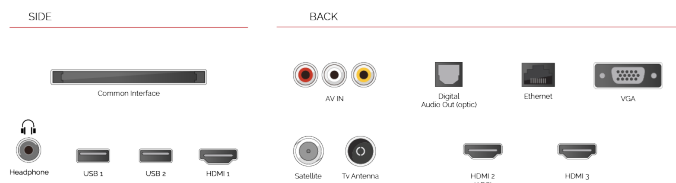

G

109kWh/1000

G

HDR
 149kWh/1000

HIGHLIGHTS

- ⌕ 4K HDR UHD
- ⌕ TRU Picture Engine
- ⌕ 3x HDMI, 2x USB
- ⌕ Dolby Vision HDR
- ⌕ HDR10 & HLG
- ⌕ Internal WLAN

CONNECTIONS

SIZE

DISPLAY

Screen Size (inch / cm)	65" / 164cm
Panel Type	DLED
Resolution	Ultra HD (3840 x 2160)
Brightness	350

SOUND

Dolby Audio™	Yes
Audio Output Power (RMS)	2x12W
Speaker Type	Down Firing
Internal Subwoofer	Yes
Sound Modes	Music, Movie, Speech, Classic, Flat, User
DTS	DTS HD + DTS TruSurround
Equalizer	5 band
Onkyo	No