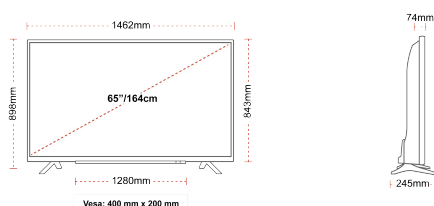

HIGHLIGHTS

- ⌵ Ultra HD (4K)
- ⌵ 3x HDMI, 2x USB
- ⌵ Dolby Vision HDR
- ⌵ Sound by Onkyo
- ⌵ HDR10
- ⌵ HLG (Hybrid Log Gamma)

CONNECTIONS

SIZE

DISPLAY

Screen Size (inch / cm)	65" / 164cm
Panel Type	D-LED
Resolution	UHD (3840 x 2160)
Brightness	350

MECHANICAL

Boxed dimensions (mm)	1620 x 165 x 995
Dimensions with stand (mm)	1462 x 245 x 898
Dimensions without Stand (mm)	1462 x 74 x 843
VESA (Wall mount) WxH	400mm x 200mm

POWER / ENERGY

SDR Energy efficiency class	A+
Stand-By Energy Consumption (Average)	0,5W
SDR on mode energy consumption (kWh / 1000h)	118W
Working Voltage - Frequency	220-240VAC 50Hz
Luminance %	72%
12V TV (Mobile TV)	No