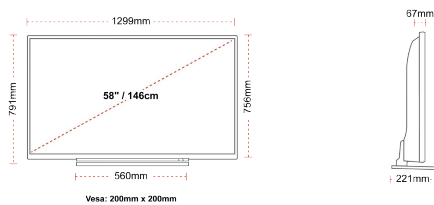

CONNECTIONS

SIZE

DISPLAY

Screen Size (inch / cm)	58" / 146cm
Panel Type	Direct Back Light (DLED)
Resolution	Ultra HD (3840 x 2160)
Brightness	350

SOUND

Dolby Audio™	Yes
Audio Output Power (RMS)	2x10W
Speaker Type	Down Firing
Internal Subwoofer	Yes
Sound Modes	Music, Movie, Speech, Classic, Flat, User
DTS	Yes
Equalizer	5 band
Onkyo	Sound by Onkyo

MECHANICAL

Boxed dimensions (mm)	1430 x 154 x 899
Dimensions with stand (mm)	1299 x 221 x 791
Dimensions without Stand (mm)	1299 x 67 x 756
Gross Weight (kg)	26
Net Weight (kg)	20
VESA (Wall mount) WxH	200mm x 200mm
Screw Size	M6