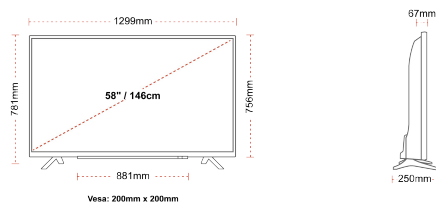

## SIZE

## DISPLAY

Screen Size (inch / cm)	58" / 146cm
Panel Type	DLED
Resolution	Ultra HD (3840 x 2160)
Brightness	350

## MECHANICAL

Boxed dimensions (mm)	1430 x 154 x 899
Dimensions with stand (mm)	1299 x 250 x 781
Dimensions without Stand (mm)	1299 x 67 x 756
VESA (Wall mount) WxH	200mm x 200mm
Screw Size	M6