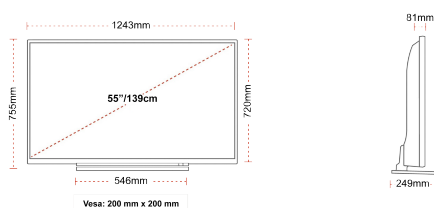

DISPLAY

Screen Size (inch / cm)	55" / 139cm
Panel Type	Direct Back Light (DLED)
Resolution	Ultra HD (3840 x 2160)
Brightness	350

SOUND

Dolby Audio™	Yes
Audio Output Power (RMS)	2x10W
Speaker Type	Down Firing
Internal Subwoofer	No
Sound Modes	Music, Movie, Speech, Classic, Flat, User
DTS	No
Equalizer	5 band
Onkyo	No

MECHANICAL

Boxed dimensions (mm)	1369 x 154 x 860
Dimensions with stand (mm)	1243 x 249 x 755
Dimensions without Stand (mm)	1243 x 81 x 720
Gross Weight (kg)	21
Net Weight (kg)	16
VESA (Wall mount) WxH	200mm x 200mm
Screw Size	M6