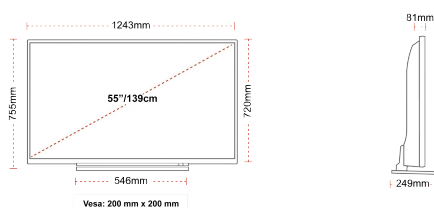

### SIZE

## DISPLAY

Screen Size (inch / cm)	55" / 139cm
Panel Type	Direct Back Light (DLED)
Resolution	Ultra HD (3840 x 2160)
Brightness	350

## MECHANICAL

Boxed dimensions (mm)	1369 x 154 x 860
Dimensions with stand (mm)	1243 x 249 x 755
Dimensions without Stand (mm)	1243 x 81 x 720
Gross Weight (kg)	21
Net Weight (kg)	16
VESA (Wall mount) WxH	200mm x 200mm
Screw Size	M6