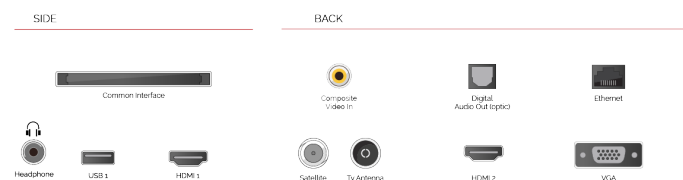

SOUND BY ONKYO

Working in collaboration with Onkyo, a global force in audio, Toshiba is bringing TV to life with enhanced sound quality. Tuned by Onkyo engineers, the speakers are designed to ensure life-like, precise sound that can be heard equally well from any seat in the room.

## CONNECTIONS