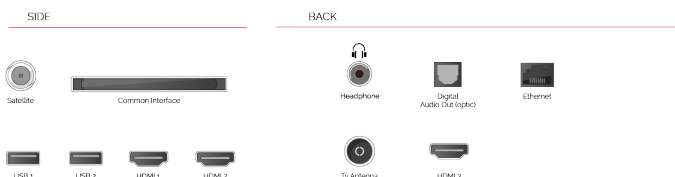

CONNECTIONS

SIZE

DISPLAY

Screen Size (inch / cm)	55" / 139cm
Panel Type	Direct Back Light (DLED)
Resolution	Ultra HD (3840 x 2160)
Brightness	350

SOUND

Dolby Audio™	Yes
Audio Output Power (RMS)	2x12W
Speaker Type	Down Firing
Internal Subwoofer	Yes
Sound Modes	Smart, Movie, Music, News
DTS	Yes
Equalizer	5 band
Onkyo	Sound by Onkyo