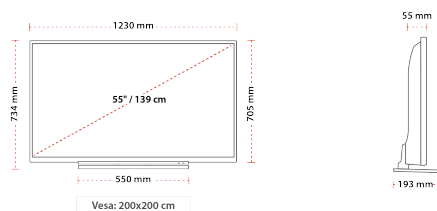

HIGHLIGHTS

- ⌵ Ultra HD (4K)
- ⌵ 4x HDMI™, 3x USB
- ⌵ WCG (Wide Color Gamut)
- ⌵ Dolby Vision HDR
- ⌵ ME/MC (Motion Estimation Motion Compensation)
- ⌵ Sound by Onkyo

CONNECTIONS

SIZE

DISPLAY

Screen Size (inch / cm)	55" / 140cm
Panel Type	OLED
Resolution	UHD (3840 x 2160)
Brightness	470

MECHANICAL

Boxed dimensions (mm)	1325 x 165 x 874
Dimensions with stand (mm)	193 x 1230 x 734
Dimensions without Stand (mm)	55 x 1230 x 705
Gross Weight (kg)	29
Net Weight (kg)	23.5
VESA (Wall mount) WxH	200 x 200