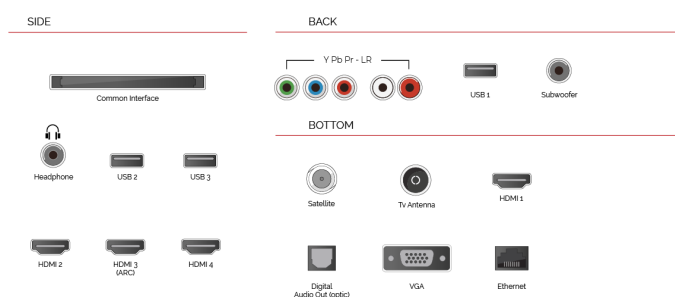

HIGHLIGHTS

- ⌵ Ultra HD (4K)
- ⌵ 4x HDMI™, 3x USB
- ⌵ WCG (Wide Color Gamut)
- ⌵ Dolby Vision HDR
- ⌵ ME/MC (Motion Estimation Motion Compensation)
- ⌵ Sound by Onkyo

CONNECTIONS

SIZE

DISPLAY

Screen Size (inch / cm)	55" / 140cm
Panel Type	OLED
Resolution	UHD (3840 x 2160)
Brightness	470