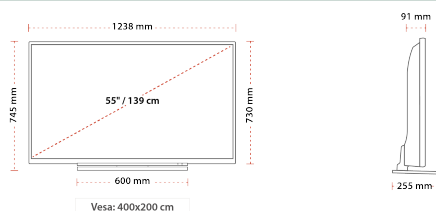

## SIZE

## DISPLAY

Screen Size (inch / cm)	55" / 139cm
Panel Type	DLED
Resolution	Ultra HD (3840 x 2160)
Brightness	350

## MECHANICAL

Boxed dimensions (mm)	1369 x 165 x 874
Dimensions with stand (mm)	255 x 1238 x 745
Dimensions without Stand (mm)	91 x 1238 x 730
Gross Weight (kg)	24,5
Net Weight (kg)	19
VESA (Wall mount) WxH	400mm x 200mm