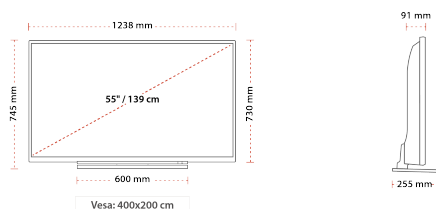

SIZE

DISPLAY

Screen Size (inch / cm)	55" / 140cm
Panel Type	D-LED
Resolution	UHD (3840 x 2160)

SOUND

Dolby Audio™	Dolby™ Digital Plus (DD+)
Audio Output Power (RMS)	2x10W
Speaker Type	Speaker Box
Internal Subwoofer	Yes
Sound Modes	Music, Movie, Speech, Classic, Flat, User
DTS	DTS™ HD + DTS™ TruSurround
Equalizer	5 Band