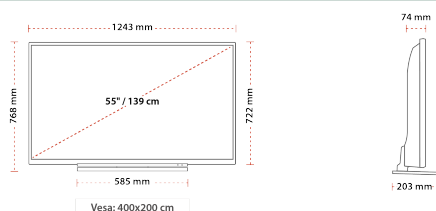

CONNECTIONS

SIZE

DISPLAY

| | |
|-------------------------|-------------------|
| Screen Size (inch / cm) | 55" / 140cm |
| Panel Type | D-LED |
| Resolution | UHD (3840 x 2160) |
| Brightness | 350 |

SOUND

MECHANICAL

| | |
|-------------------------------|------------------|
| Boxed dimensions (mm) | 1369 x 154 x 884 |
| Dimensions with stand (mm) | 203 x 1243 x 768 |
| Dimensions without Stand (mm) | 74 x 1243 x 722 |
| Gross Weight (kg) | 21,5 |
| Net Weight (kg) | 17,5 |
| VESA (Wall mount) WxH | 400 x 200 |