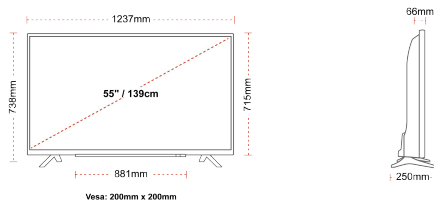

DISPLAY

Screen Size (inch / cm)	55" / 139cm
Panel Type	DLED
Resolution	Ultra HD (3840 x 2160)
Brightness	350

SOUND

Dolby Audio™	Yes
Audio Output Power (RMS)	2x10W
Speaker Type	Down Firing
Internal Subwoofer	Yes
Sound Modes	Music, Movie, Speech, Classic, Flat, User
DTS	Yes
Equalizer	5 band
Onkyo	Sound by Onkyo

MECHANICAL

Boxed dimensions (mm)	1369 x 154 x 860
Dimensions with stand (mm)	1237 x 250 x 738
Dimensions without Stand (mm)	1237 x 66 x 715
Gross Weight (kg)	20
Net Weight (kg)	15
VESA (Wall mount) WxH	200mm x 200mm
Screw Size	M6