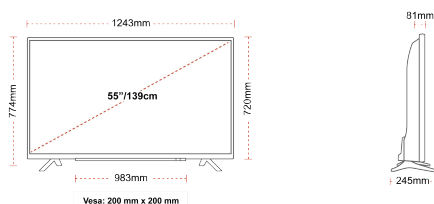

G

82kWh/1000

G
HDR
 123kWh/1000

HIGHLIGHTS

- ⌕ 4K HDR UHD
- ⌕ TRU Picture Engine
- ⌕ 3x HDMI, 2x USB
- ⌕ Dolby Vision HDR
- ⌕ HDR10 & HLG
- ⌕ Internal WLAN

CONNECTIONS

SIZE

DISPLAY

Screen Size (inch / cm)	55" / 139cm
Panel Type	DLED
Resolution	Ultra HD (3840 x 2160)
Brightness	350

SOUND

Dolby Audio™	Yes
Audio Output Power (RMS)	2x10W
Speaker Type	Down Firing
Internal Subwoofer	No
Sound Modes	Music, Movie, Speech, Classic, Flat, User
DTS	DTS HD + DTS TruSurround
Equalizer	5 band
Onkyo	No

MECHANICAL

Boxed dimensions (mm)	1369 x 154 x 860
Dimensions with stand (mm)	1243 x 245 x 765
Dimensions without Stand (mm)	1243 x 81 x 719
Gross Weight (kg)	18,5
Net Weight (kg)	14,0
VESA (Wall mount) WxH	200mm x 200mm
Screw Size	M